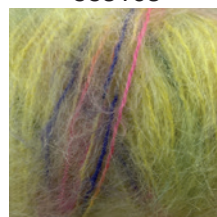

Bella Color

by PERMIN

75 % kid mohair, 20 % uld/ull
& 5% polyamid
50g = ca. 145 m

14 m x 22 p/v
på p./st. 6
= 10 x 10 cm

883150

883151

883152

883153

883154

883156

883157

883159

883163

883164

883165

883166

883167

883168

883169

883171

883172

883173

883174

883175

883176

883177

883178

883179

883180

883181

883182

883183

883184

883185

883186

883187

883188

883189

CARL J PERMIN A/S
Tel: +45 36721200 • permin@permin.dk

CARL PERMIN AB
Tel: 033 127710 • sverige@permin.dk

CARL PERMIN A/S
Tel: 23163530 • norge@permin.dk

CARL J PERMIN A/S Deutschland
Tel: 0461 4902054 • permin@permin.dk

by PERMIN