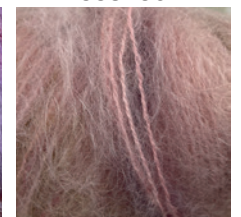

Bella Color

by PERMIN

75 % kid mohair, 20 % uld/ull
& 5% polyamid
50g = ca. 145 m

14 m x 22 p/v
på p./st. 6
= 10 x 10 cm

883150

883151

883152

883153

883154

883156

883157

883159

883163

883164

883165

883166

883167

883168

883169

883171

883172

883173

883174

883175

883176

883177

883178

883179

883180

883181

883182

883183

883184

883185

883186

883187

883188

883189

CARL J PERMIN A/S
Tel: +45 36721200 • permin@permin.dk

CARL PERMIN AB
Tel: 033 127710 • sverige@permin.dk

CARL PERMIN A/S
Tel: 23163530 • norge@permin.dk

CARL J PERMIN A/S Deutschland
Tel: 0461 4902054 • permin@permin.dk

by PERMIN