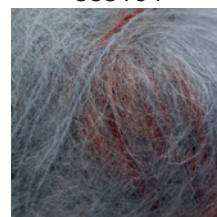

Bella Color

by PERMIN

75 % kid mohair, 20 % uld/ull
& 5% polyamid
50g = ca. 145 m

14 m x 22 p/v
på p./st. 6
= 10 x 10 cm

883150

883151

883152

883153

883154

883156

883157

883159

883163

883164

883165

883166

883167

883168

883169

883171

883172

883173

883174

883175

883176

883177

883178

883179

883180

883181

883182

883183

883184

883185

883186

883187

883188

883189

CARL J PERMIN A/S
Tel: +45 36721200 • permin@permin.dk

CARL PERMIN AB
Tel: 033 127710 • sverige@permin.dk

CARL PERMIN A/S
Tel: 23163530 • norge@permin.dk

CARL J PERMIN A/S Deutschland
Tel: 0461 4902054 • permin@permin.dk

by PERMIN