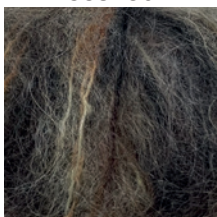

Bella Color

by PERMIN

75 % kid mohair, 20 % uld/ull
& 5% polyamid
50g = ca. 145 m

14 m x 22 p/v
på p./st. 6
= 10 x 10 cm

883150

883151

883152

883153

883154

883156

883157

883159

883163

883164

883165

883166

883167

883168

883169

883171

883172

883173

883174

883175

883176

883177

883178

883179

883180

883181

883182

883183

883184

883185

883186

883187

883188

883189

CARL J PERMIN A/S
Tel: +45 36721200 • permin@permin.dk

CARL PERMIN AB
Tel: 033 127710 • sverige@permin.dk

CARL PERMIN A/S
Tel: 23163530 • norge@permin.dk

CARL J PERMIN A/S Deutschland
Tel: 0461 4902054 • permin@permin.dk

by PERMIN