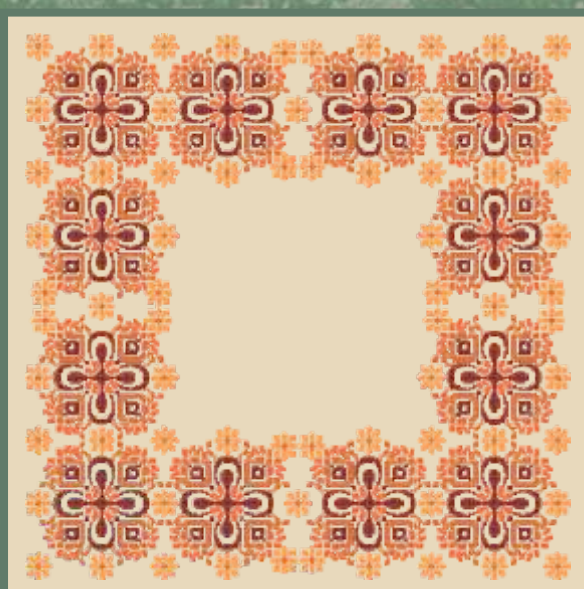

Printed Fabric 93% Cotton - 7% Metallic Yarn - 4st./ cm
EMBROIDERY OF BACKGROUND, WHEREVER IS NOT PRINTED,
IS OPTIONAL DUE TO METALLIC EFFECT

BEIGE-GOLD

03.37

03.38

03.39

03.40

FABRIC: BEIGE-GOLD 4stitch/cm - **DIMENSIONS:** Full size 100X100 cm - Design size 90X90 cm