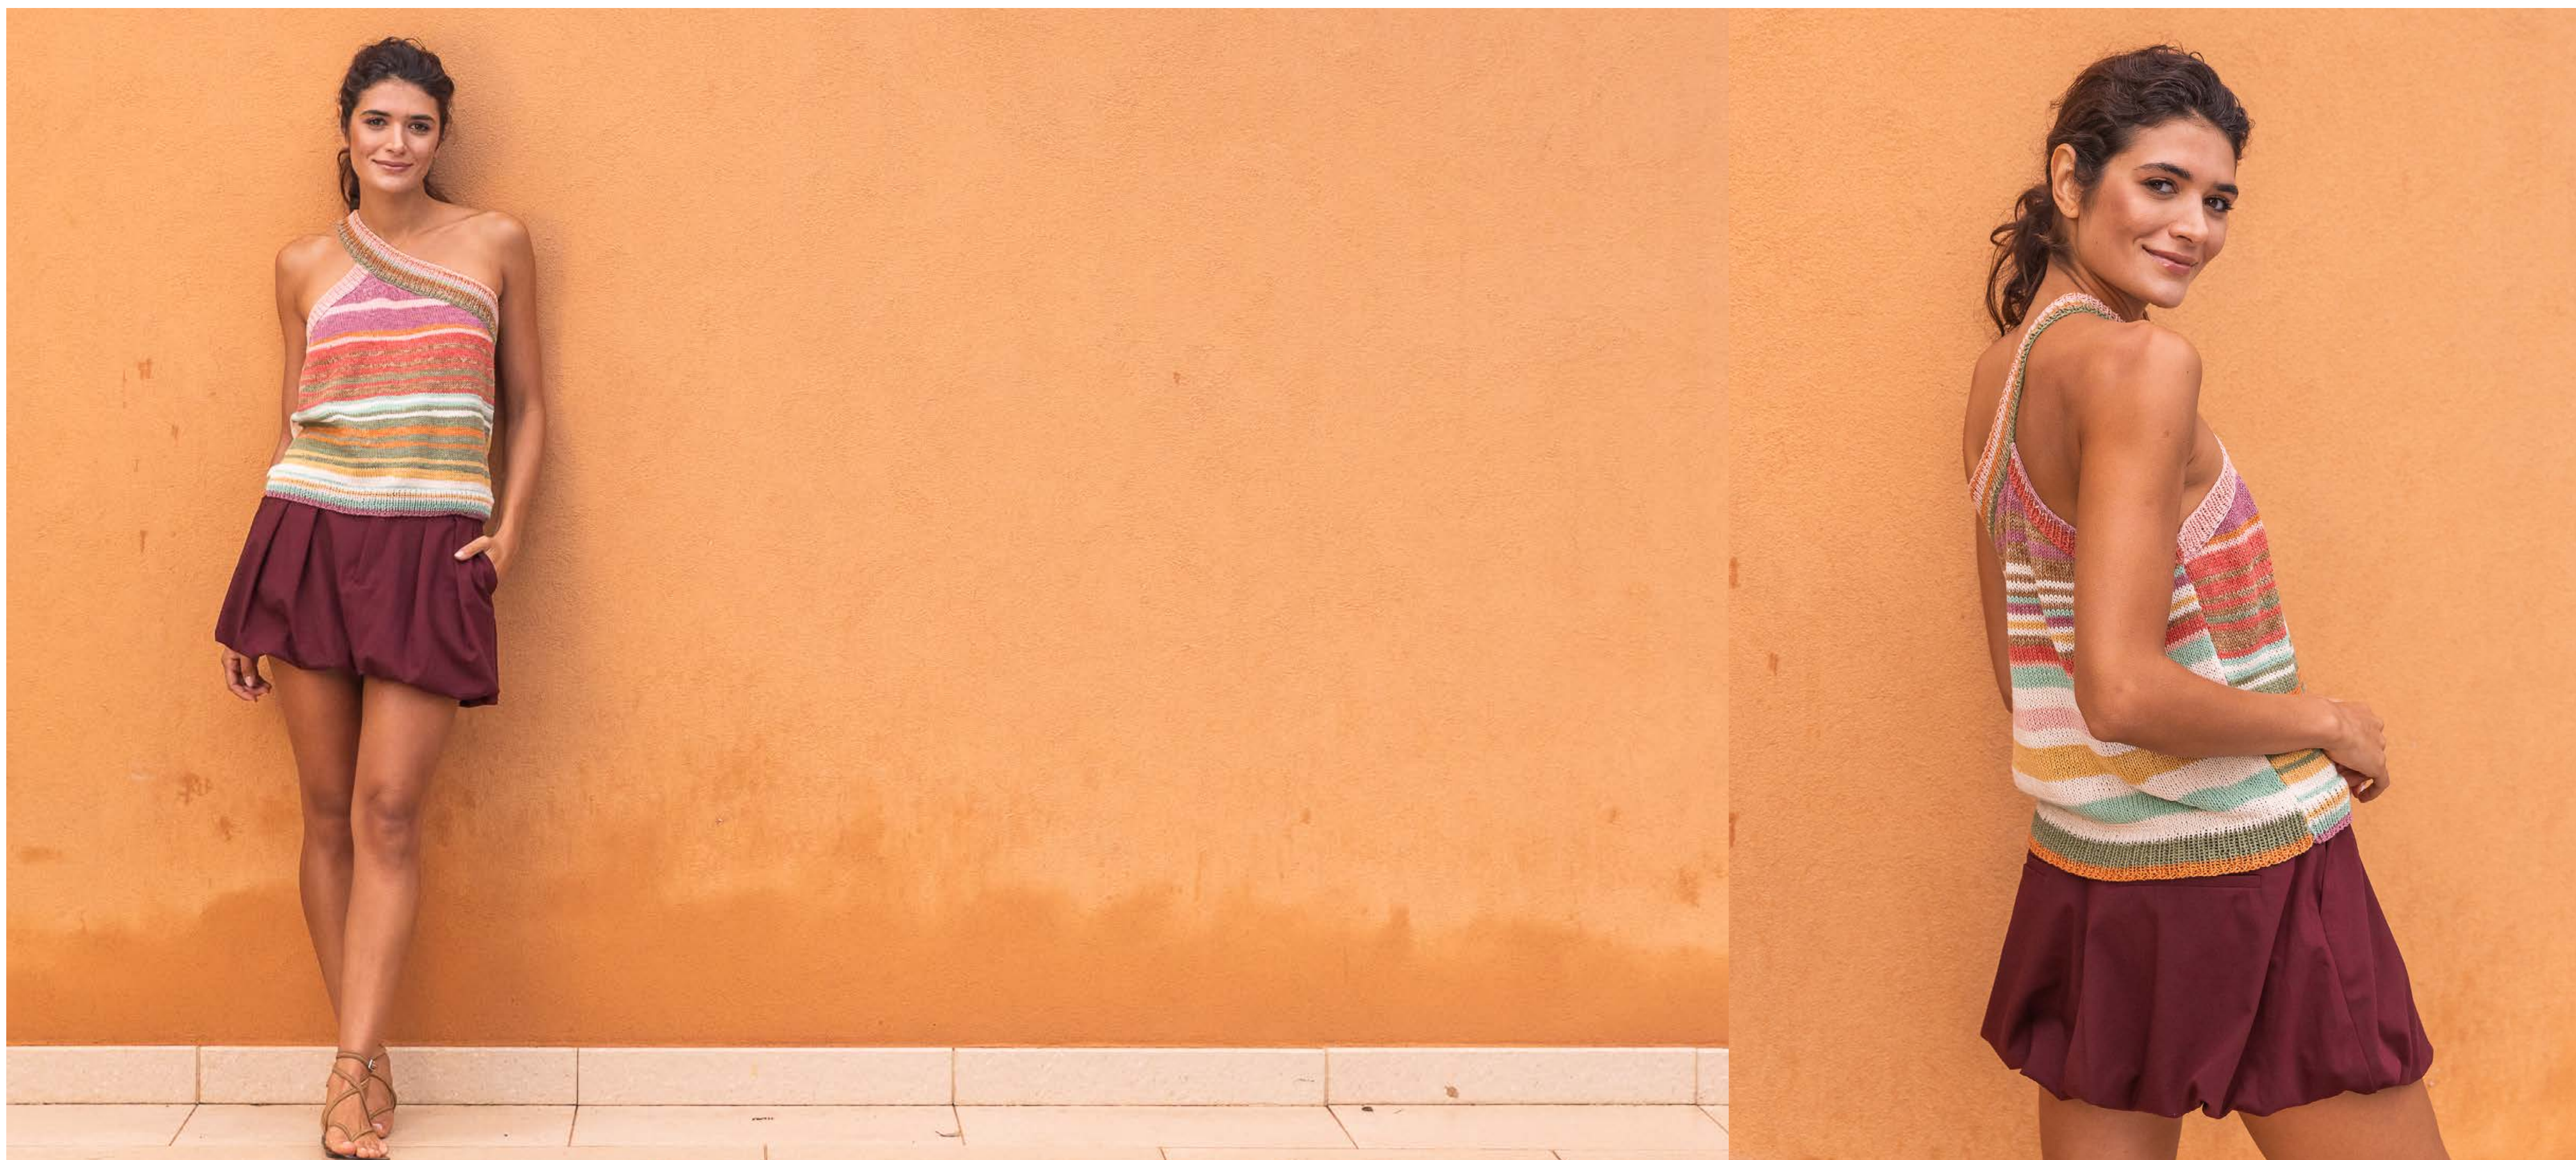

FAIR COTTON DIVERSO *New*

E-04 FAIR COTTON DIVERSO 404

264 gr. 2

E-24 FAIR COTTON DIVERSO 402

39 gr. 1

E-19 FAIR COTTON DIVERSO 402

238 gr. 2

FAIR COTTON DIVERSO *New*