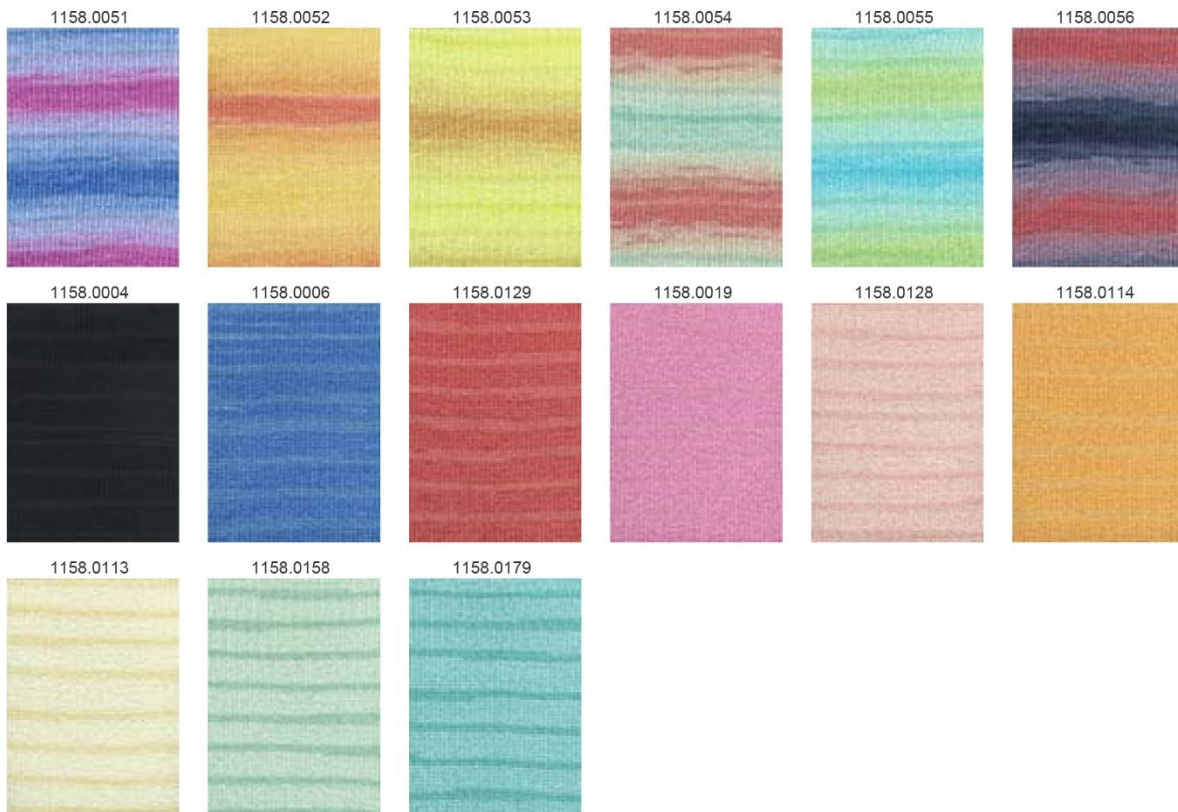

WOOLADDICTS

www.wooladdicts.com

BY LANGYARNS

1158. GLOW

PACK/BAG 500 g
KNL/BALL 50 g / ~110 m

MEN/M ~600 g
WOMEN/M ~450 g
10 YEARS ~350 g

66% VISKOSE 26% BAUMWOLLE 8% POLYAMID
VISKOSE COTTON NYLON
VISKOSE COTON POLIAMMIDE
VISCOSA COTONE POLIAMMIDE
VISCOSA ALGODON POLIAMIDA
VISKOSE ALGODÃO POLIAMIDA
VISKOSE KATOEN POLIAMIDE
VISKOSE BOMULL POLIAMID
ВИСКОЗА ХЛОПОК ПОЛИАМИД

Feinwaschmittel ohne Weichspüler verwenden.
Use detergent for fine wash without softener.
Lessive linge délicat sans adoucissant.

17