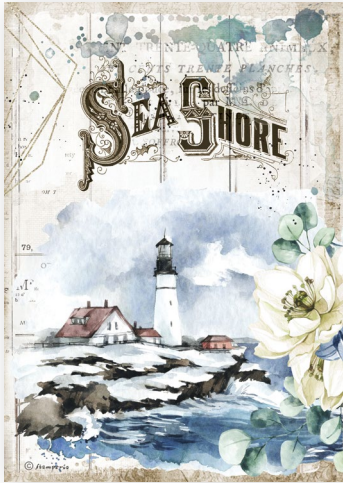

Sea Dreams

RICE PAPERS A4

DFSA4558