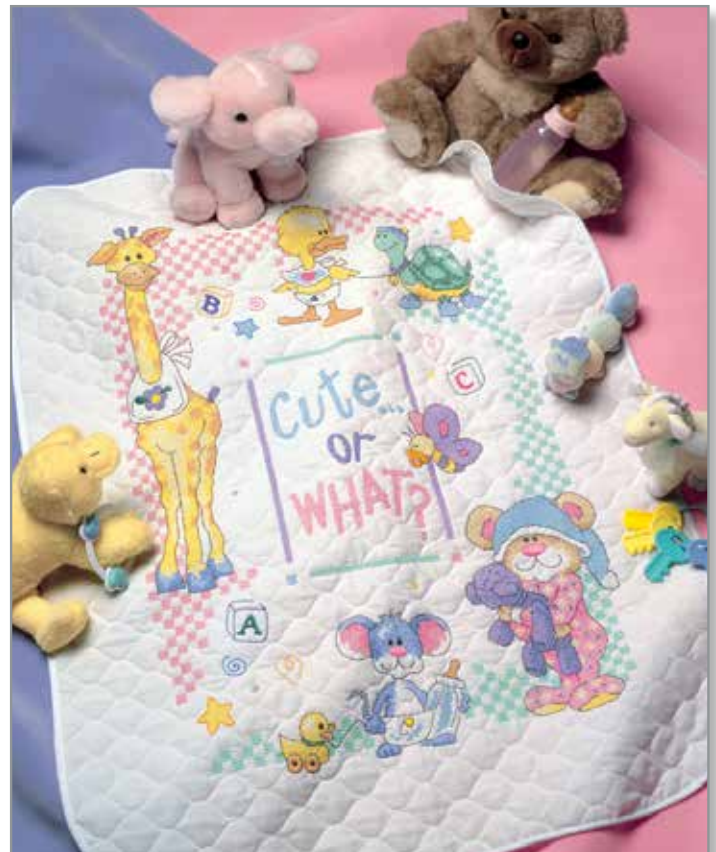

73049 Baby Blocks
Birth Record
5in x 7in
13 cm x 18 cm
counted cross stitch

72724 Cute... or What? Baby Quilt
34in x 43in • 86 cm x 109 cm
stamped cross stitch