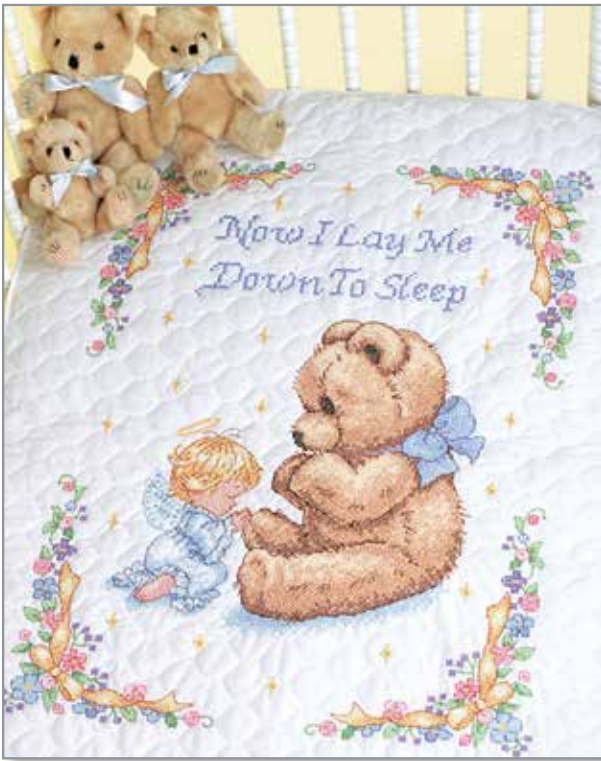

© Debra Jordan Bryan

stamped cross stitch

70-73697 Little Pond Birth Record
12in x 9in • 30 cm x 23 cm

© Cathy Heck

counted cross stitch

6802 God's Babies Birth Record
7in x 5in • 18 cm x 13 cm

Warm & Whimsical®. The Morehead Collection™.

© Morehead, Inc.

counted cross stitch

BABY COLLECTION

13088 Sweet Prayer Quilt
34in x 43in • 86 cm x 109 cm
Holly Babes®. The Morehead Collection™. © Morehead, Inc.
stamped cross stitch

73428 Baby Express
Birth Record
12in x 9in
30 cm x 23 cm
© Debra Jordan Bryan
counted cross stitch