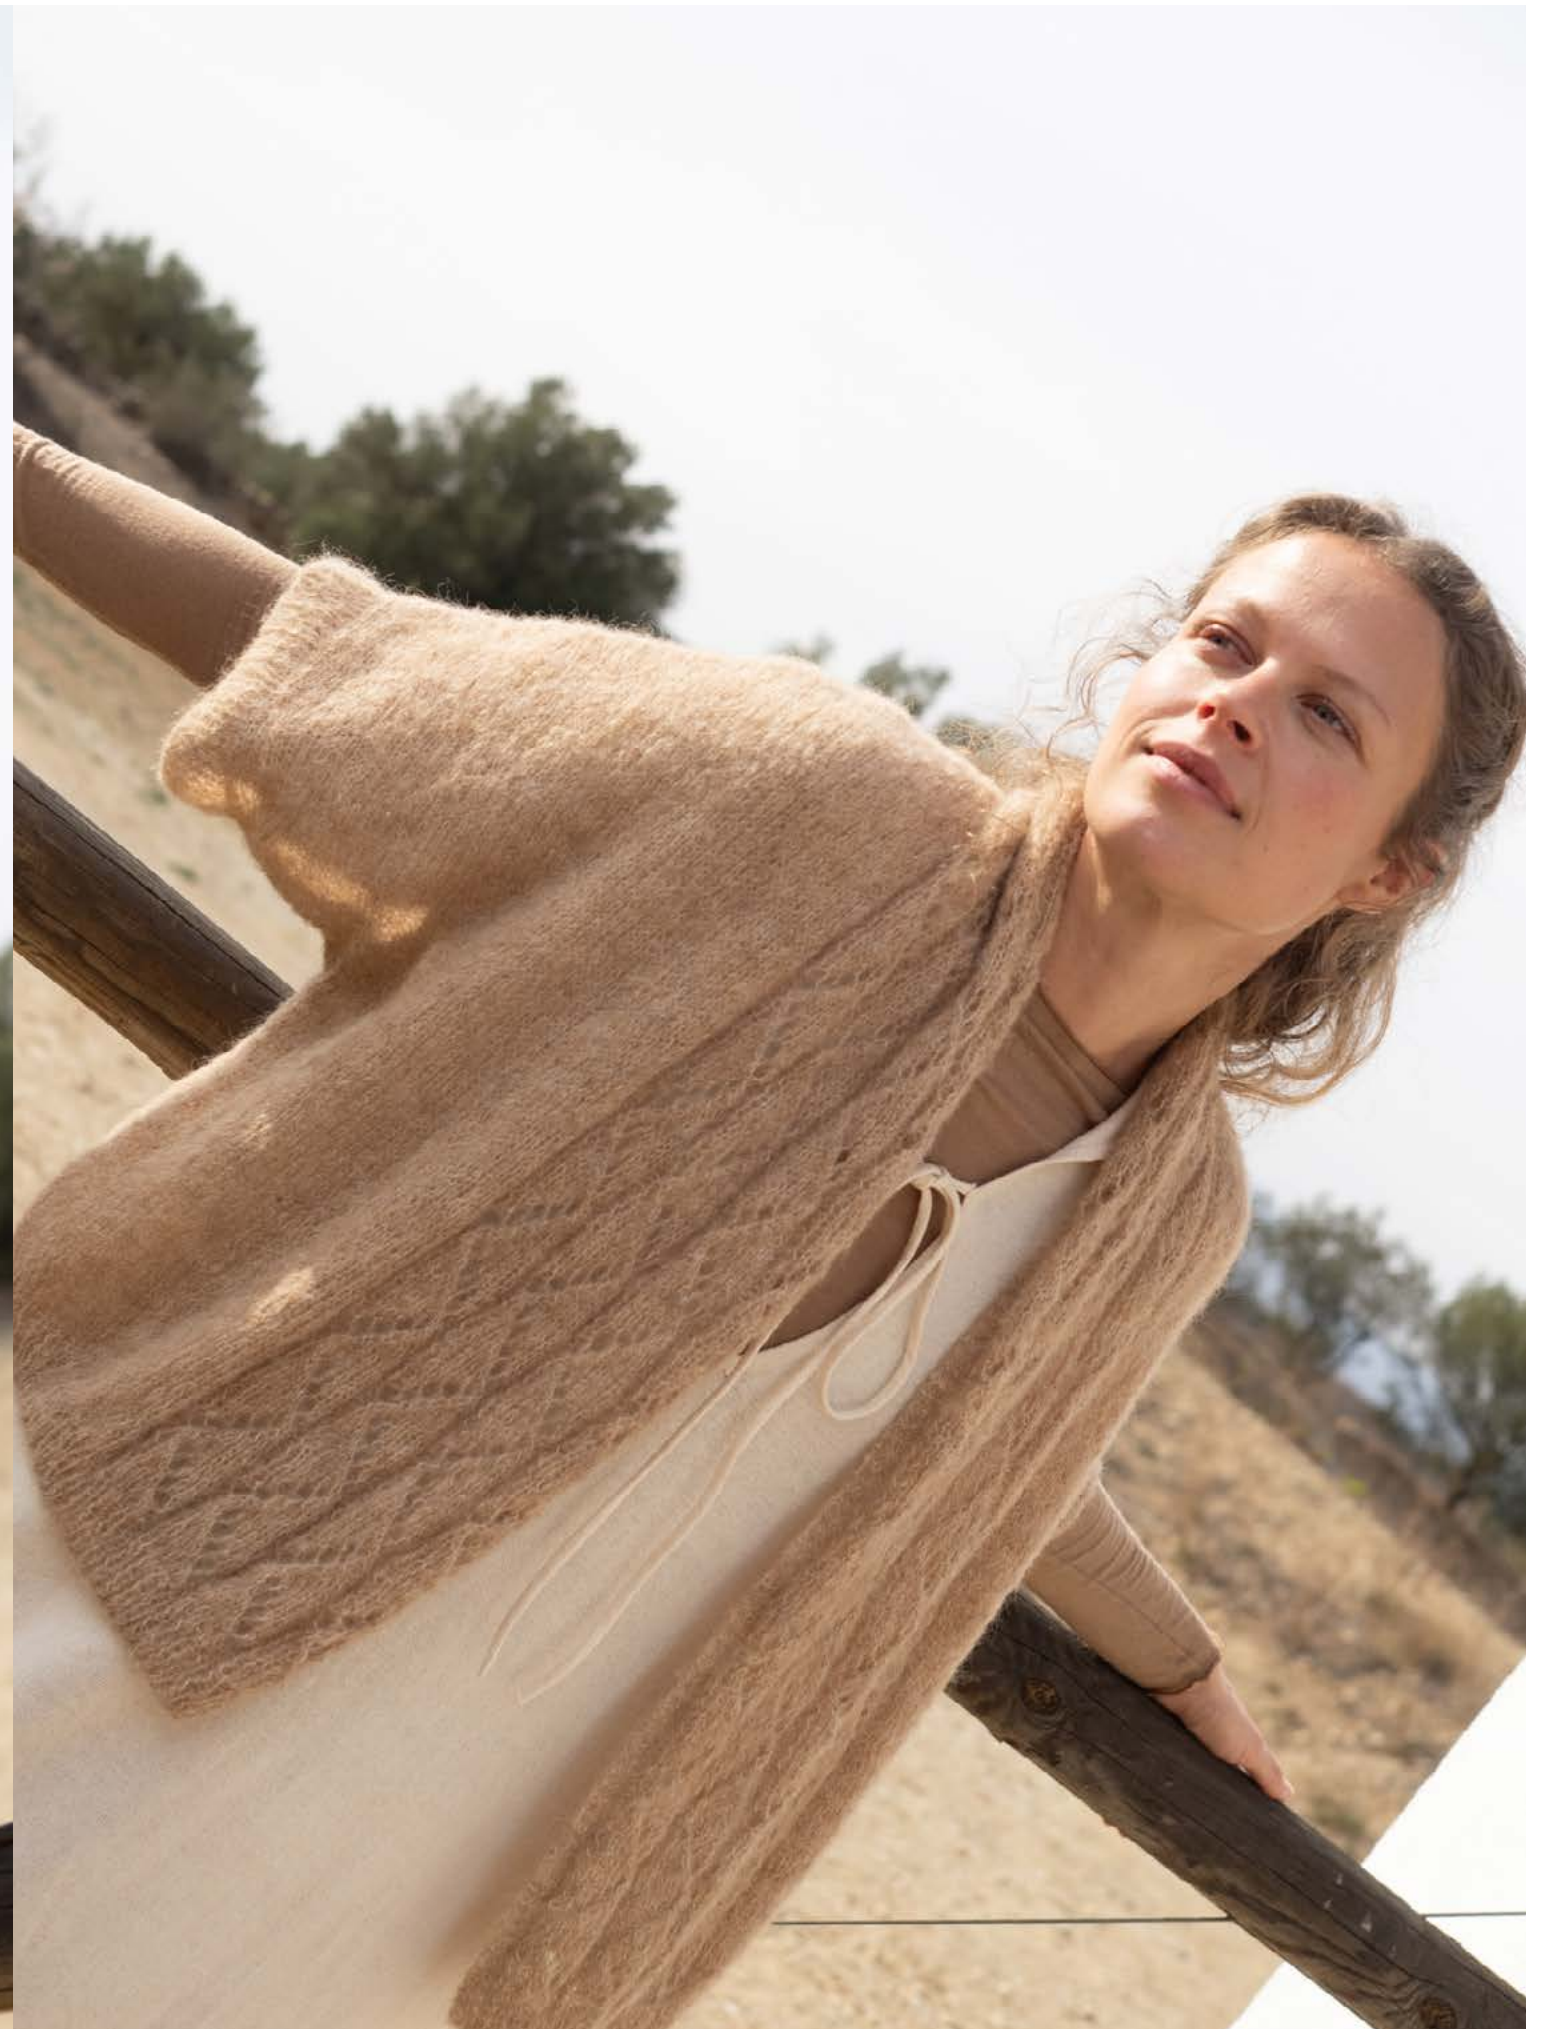

# ALPACA NATURAL COLORS

CONCEPT BY *Katia*

CANC-12 SILK ALPACA NATURAL COLORS 102

135 gr. 5