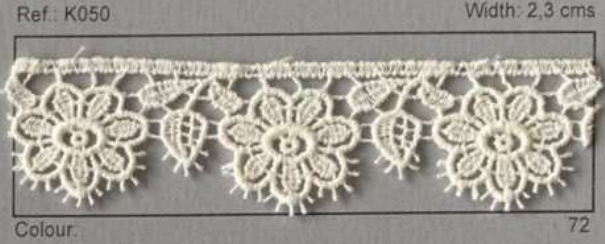

Guipure
Guipures
Guipure

STOCK AVAILABLE