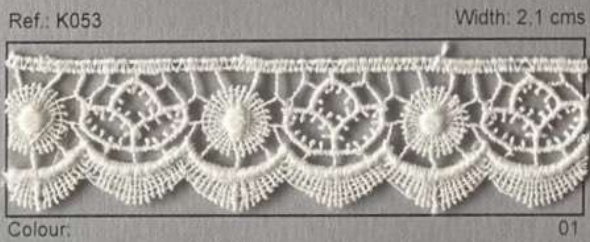

Guipure
Guipures
Guipure

STOCK AVAILABLE