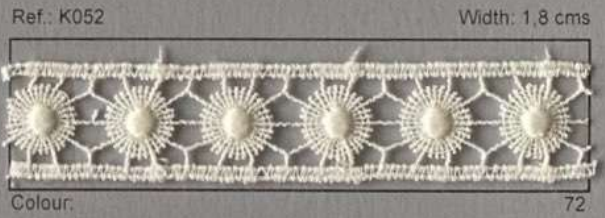

Guipure
Guipures
Guipure

STOCK AVAILABLE