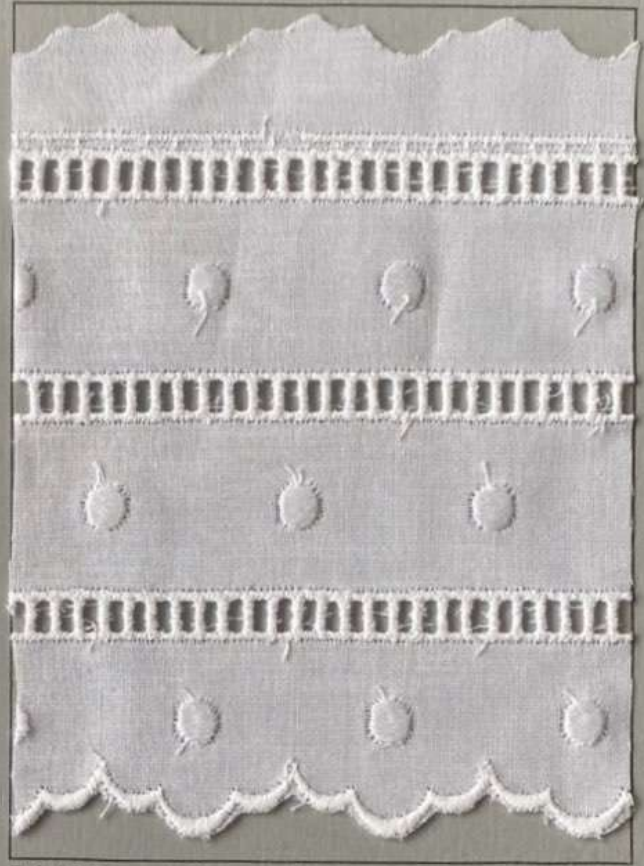

Ref.: I-255 Colours: 01 white Width: 10,0 cm