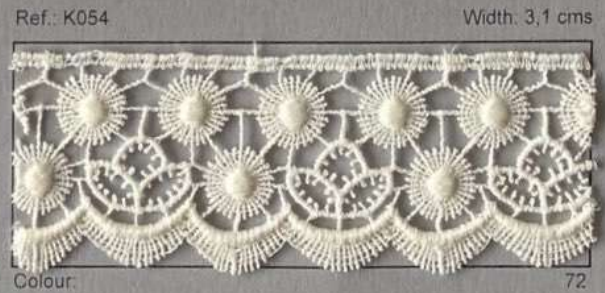

Guipure
Guipures
Guipure

STOCK AVAILABLE