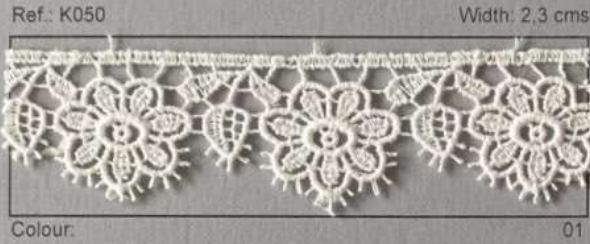

Guipure
Guipures
Guipure

STOCK AVAILABLE