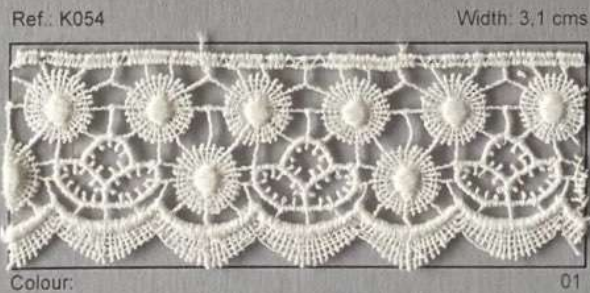

Guipure
Guipures
Guipure

STOCK AVAILABLE