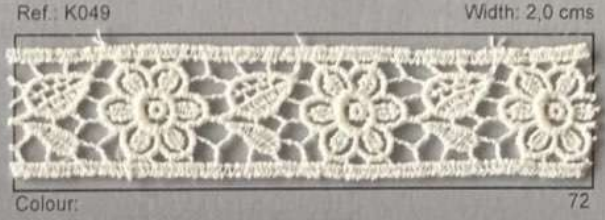

Guipure
Guipures
Guipure

STOCK AVAILABLE