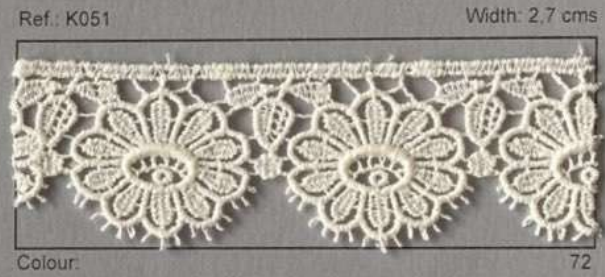

Guipure
Guipures
Guipure

STOCK AVAILABLE