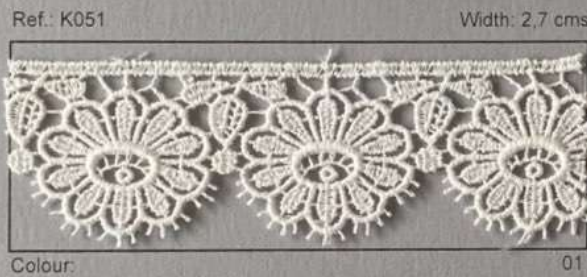

Guipure
Guipures
Guipure

STOCK AVAILABLE