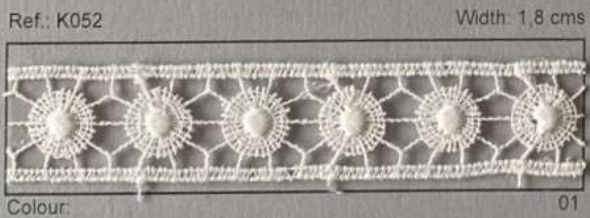

Guipure
Guipures
Guipure

STOCK AVAILABLE