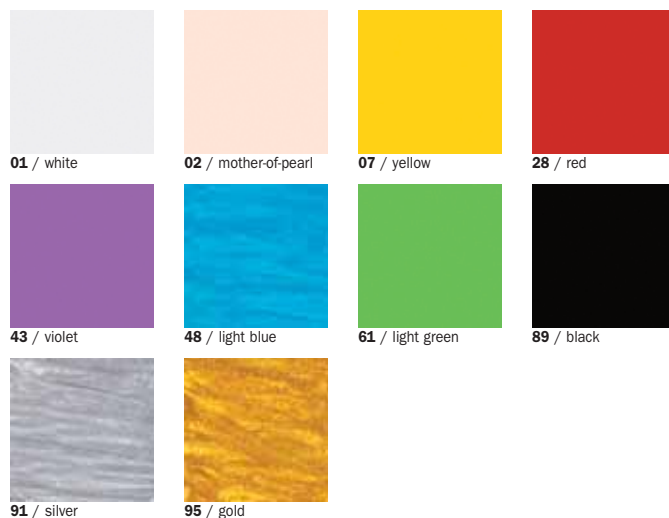

02 / mother-of-pearl

07 / yellow

28 / red

43 / violet

48 / light blue

61 / light green

89 / black

91 / silver

95 / gold

GLITTER WAX PEN

For decorating and writing. Suitable for all surfaces. Clean with water.

Made in Germany

01 / white