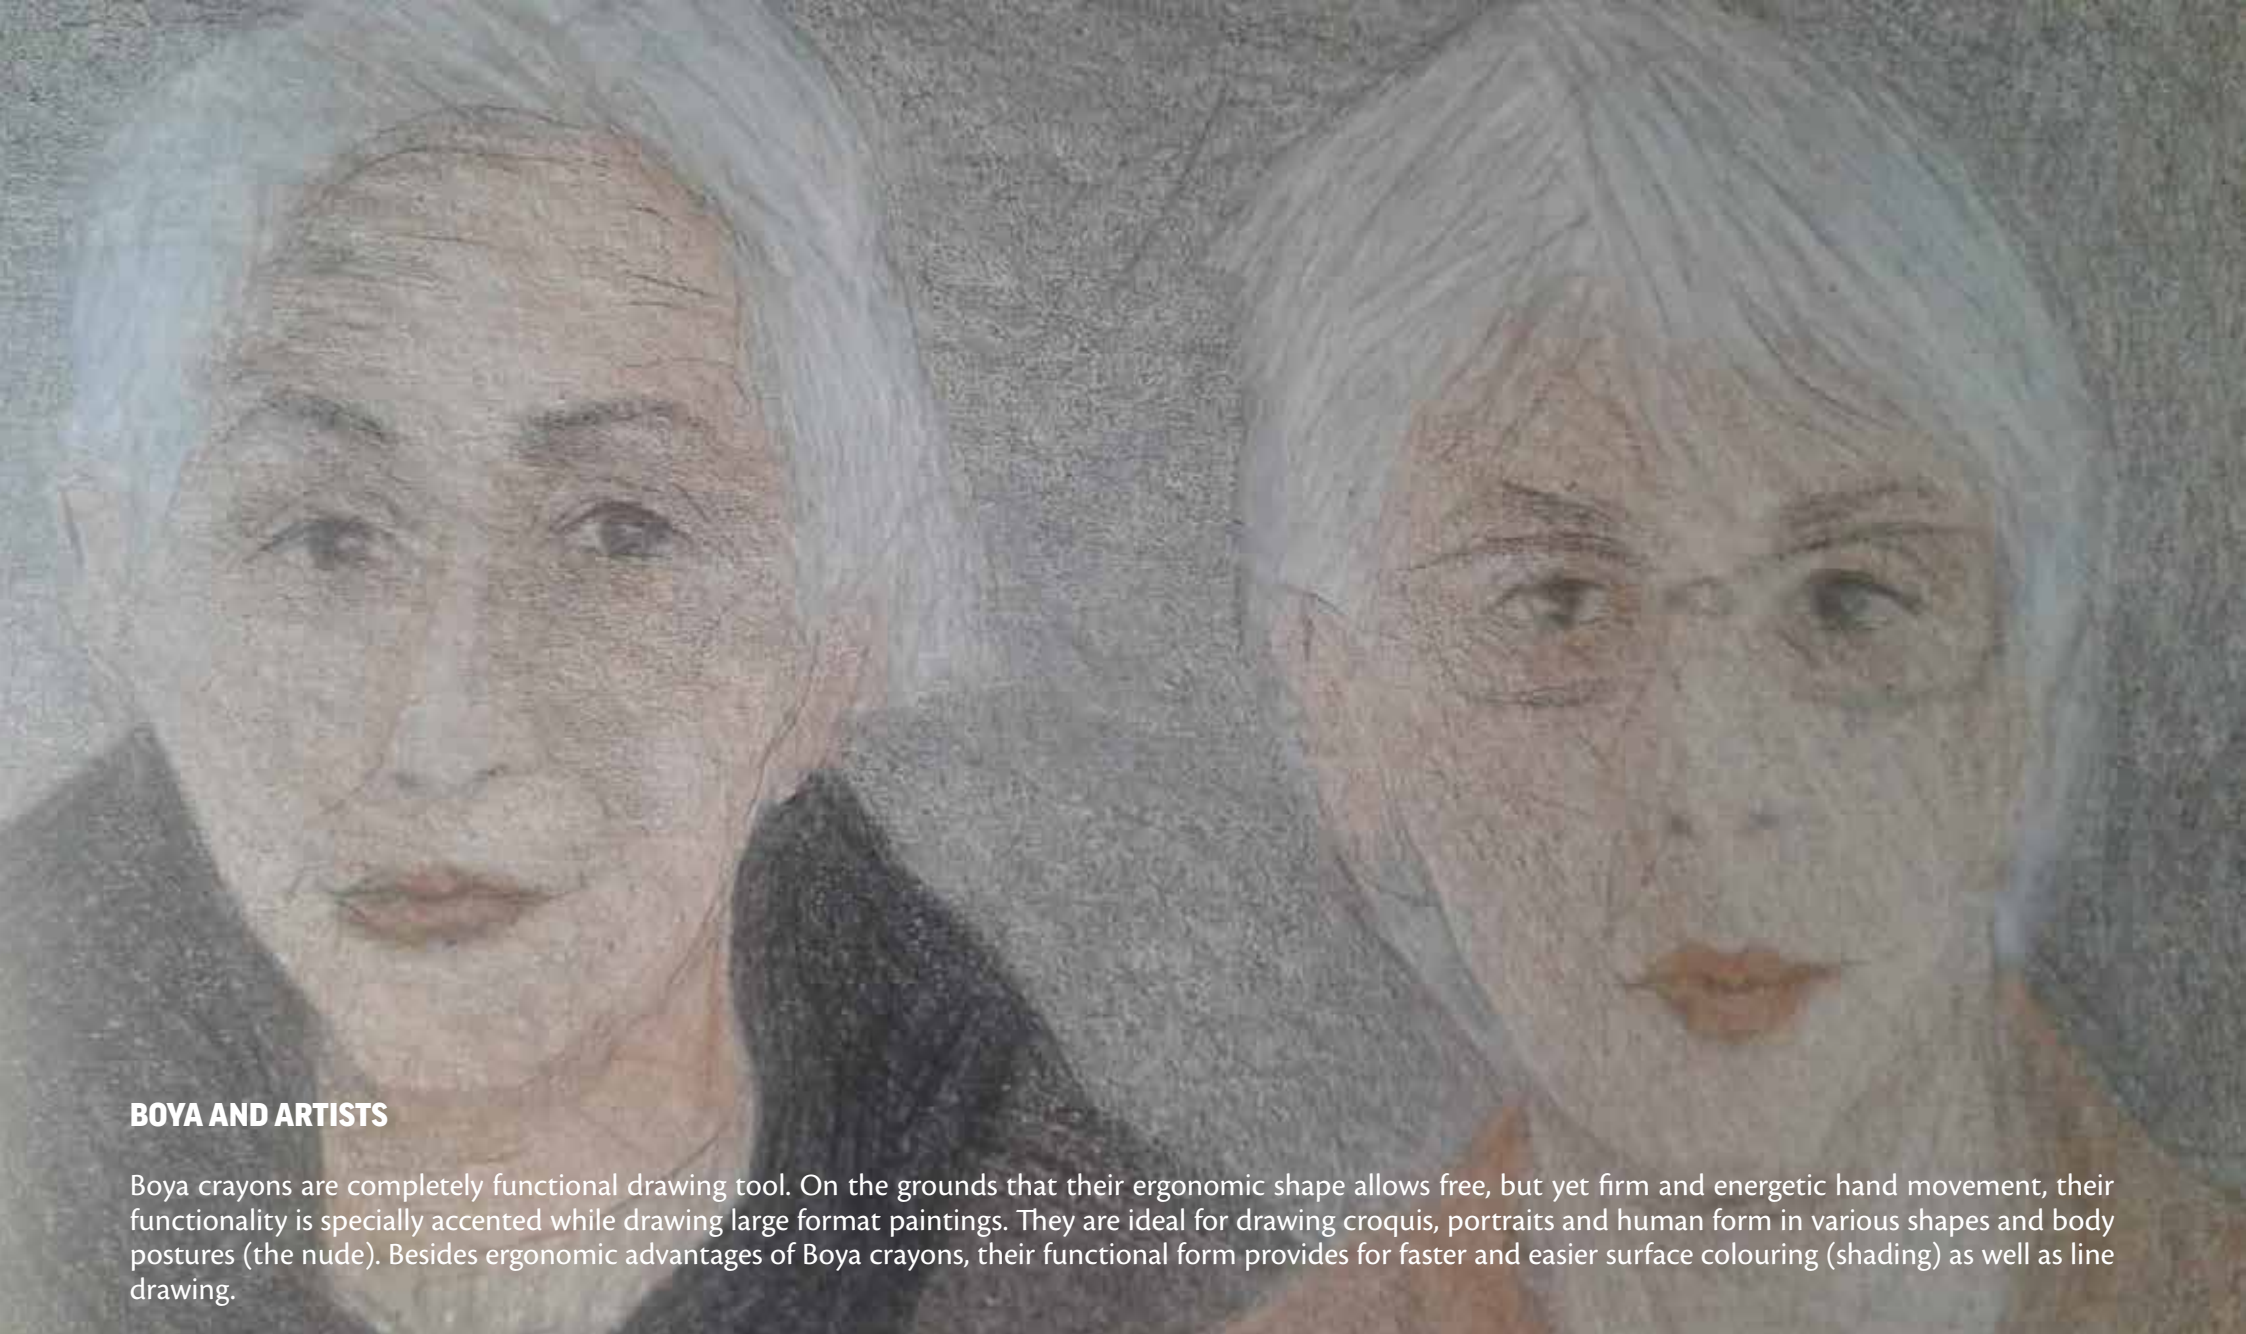

Examples of soft color mixing by using flat side and edges and gradually adding color, without finger smudging as with normal soft pastels

BOYA AND ARTISTS

Boya crayons are completely functional drawing tool. On the grounds that their ergonomic shape allows free, but yet firm and energetic hand movement, their functionality is specially accented while drawing large format paintings. They are ideal for drawing croquis, portraits and human form in various shapes and body postures (the nude). Besides ergonomic advantages of Boya crayons, their functional form provides for faster and easier surface colouring (shading) as well as line drawing.