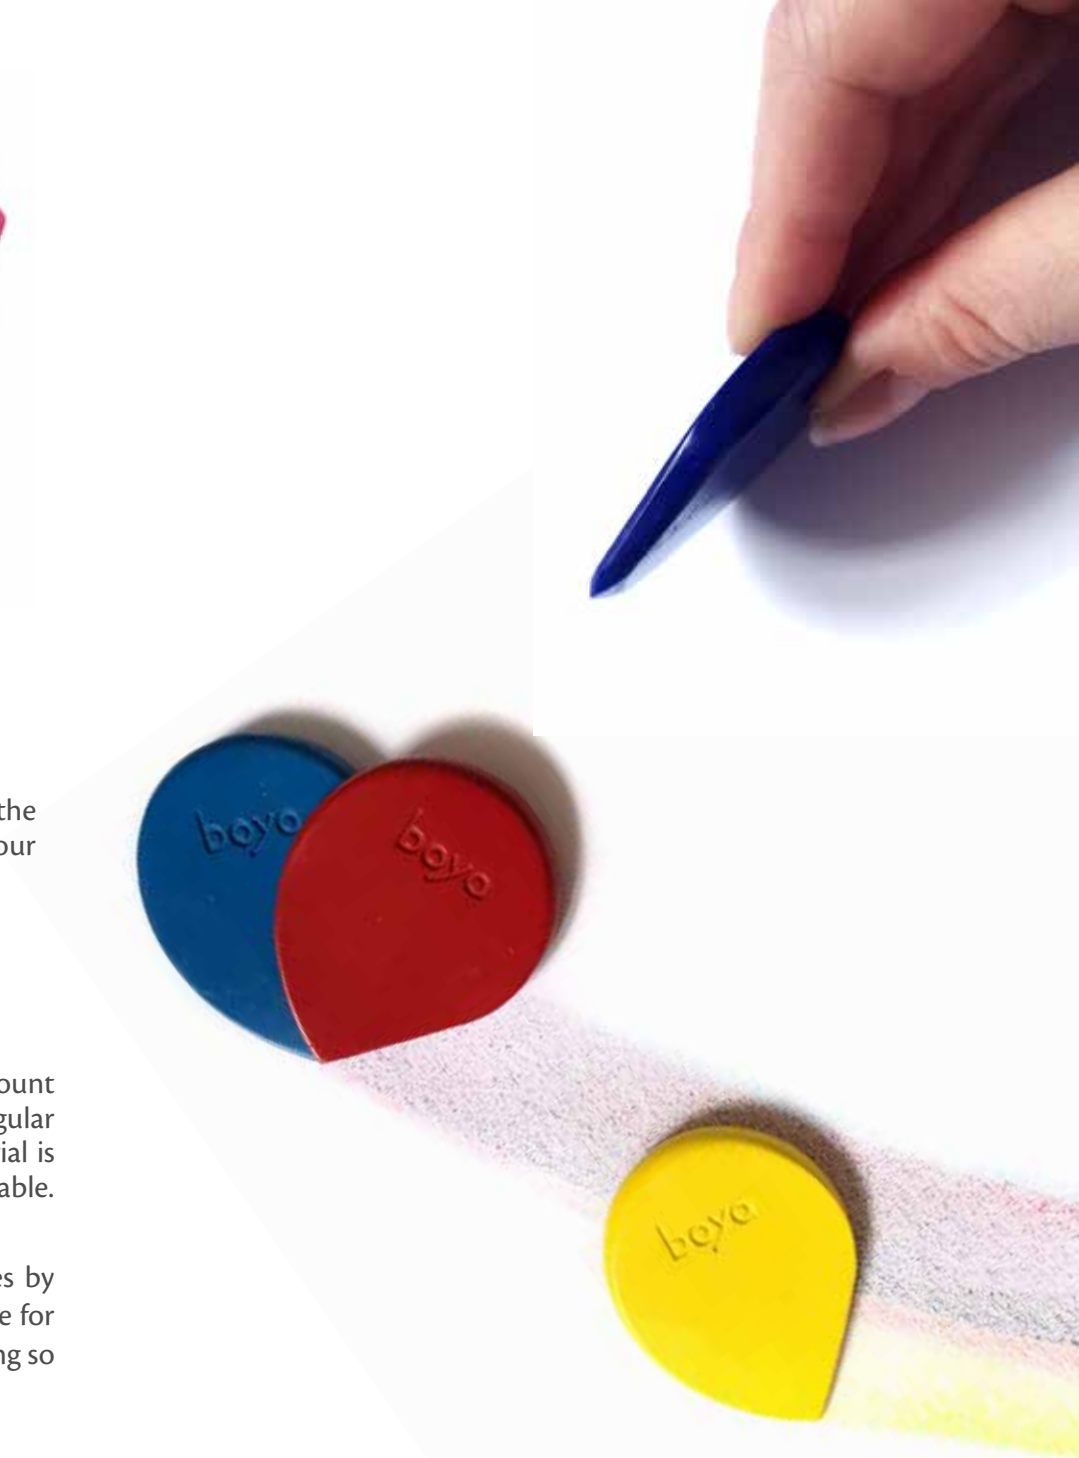

IMPORTANT FACTS ABOUT BOYA

- **BOYA** crayons don't live any trace on fingers, just on paper
- **BOYA** crayons are made from substance similar to soft pastel, but unlike soft pastel they do not crumble from paper so you do not have to fix your drawing, because of the right measure of wax and parffin you can blend and mix colors, and it depends on your hand pressure how intense and beaming the color will be.
- **BOYA** crayons are non toxic
- **BOYA** crayons are not watersoluble
- **BOYA** crayons are more solid because they are produced differently
- **BOYA** One large fact that distinguishes Boya pastels from others...and that is the amount of material per pastel. Average stick shaped wax pastel weights 4 grams, and triangular shaped 8 grams, and Boya 20 grams, that is more than double. Therefore the material is more solid, does not break easily, lasts longer and pigment is more intensive and durable.
- **BOYA** Resharpens!
  As you spend it you do not need to sharpen it, as you create new tips, and edges by drawing...you always sharpen one part, so you always have a tip for line, and an edge for surface somewhere, it just depends how you turn it. It does not imply a way of holding so a user is free to manoeuvre with Boya.