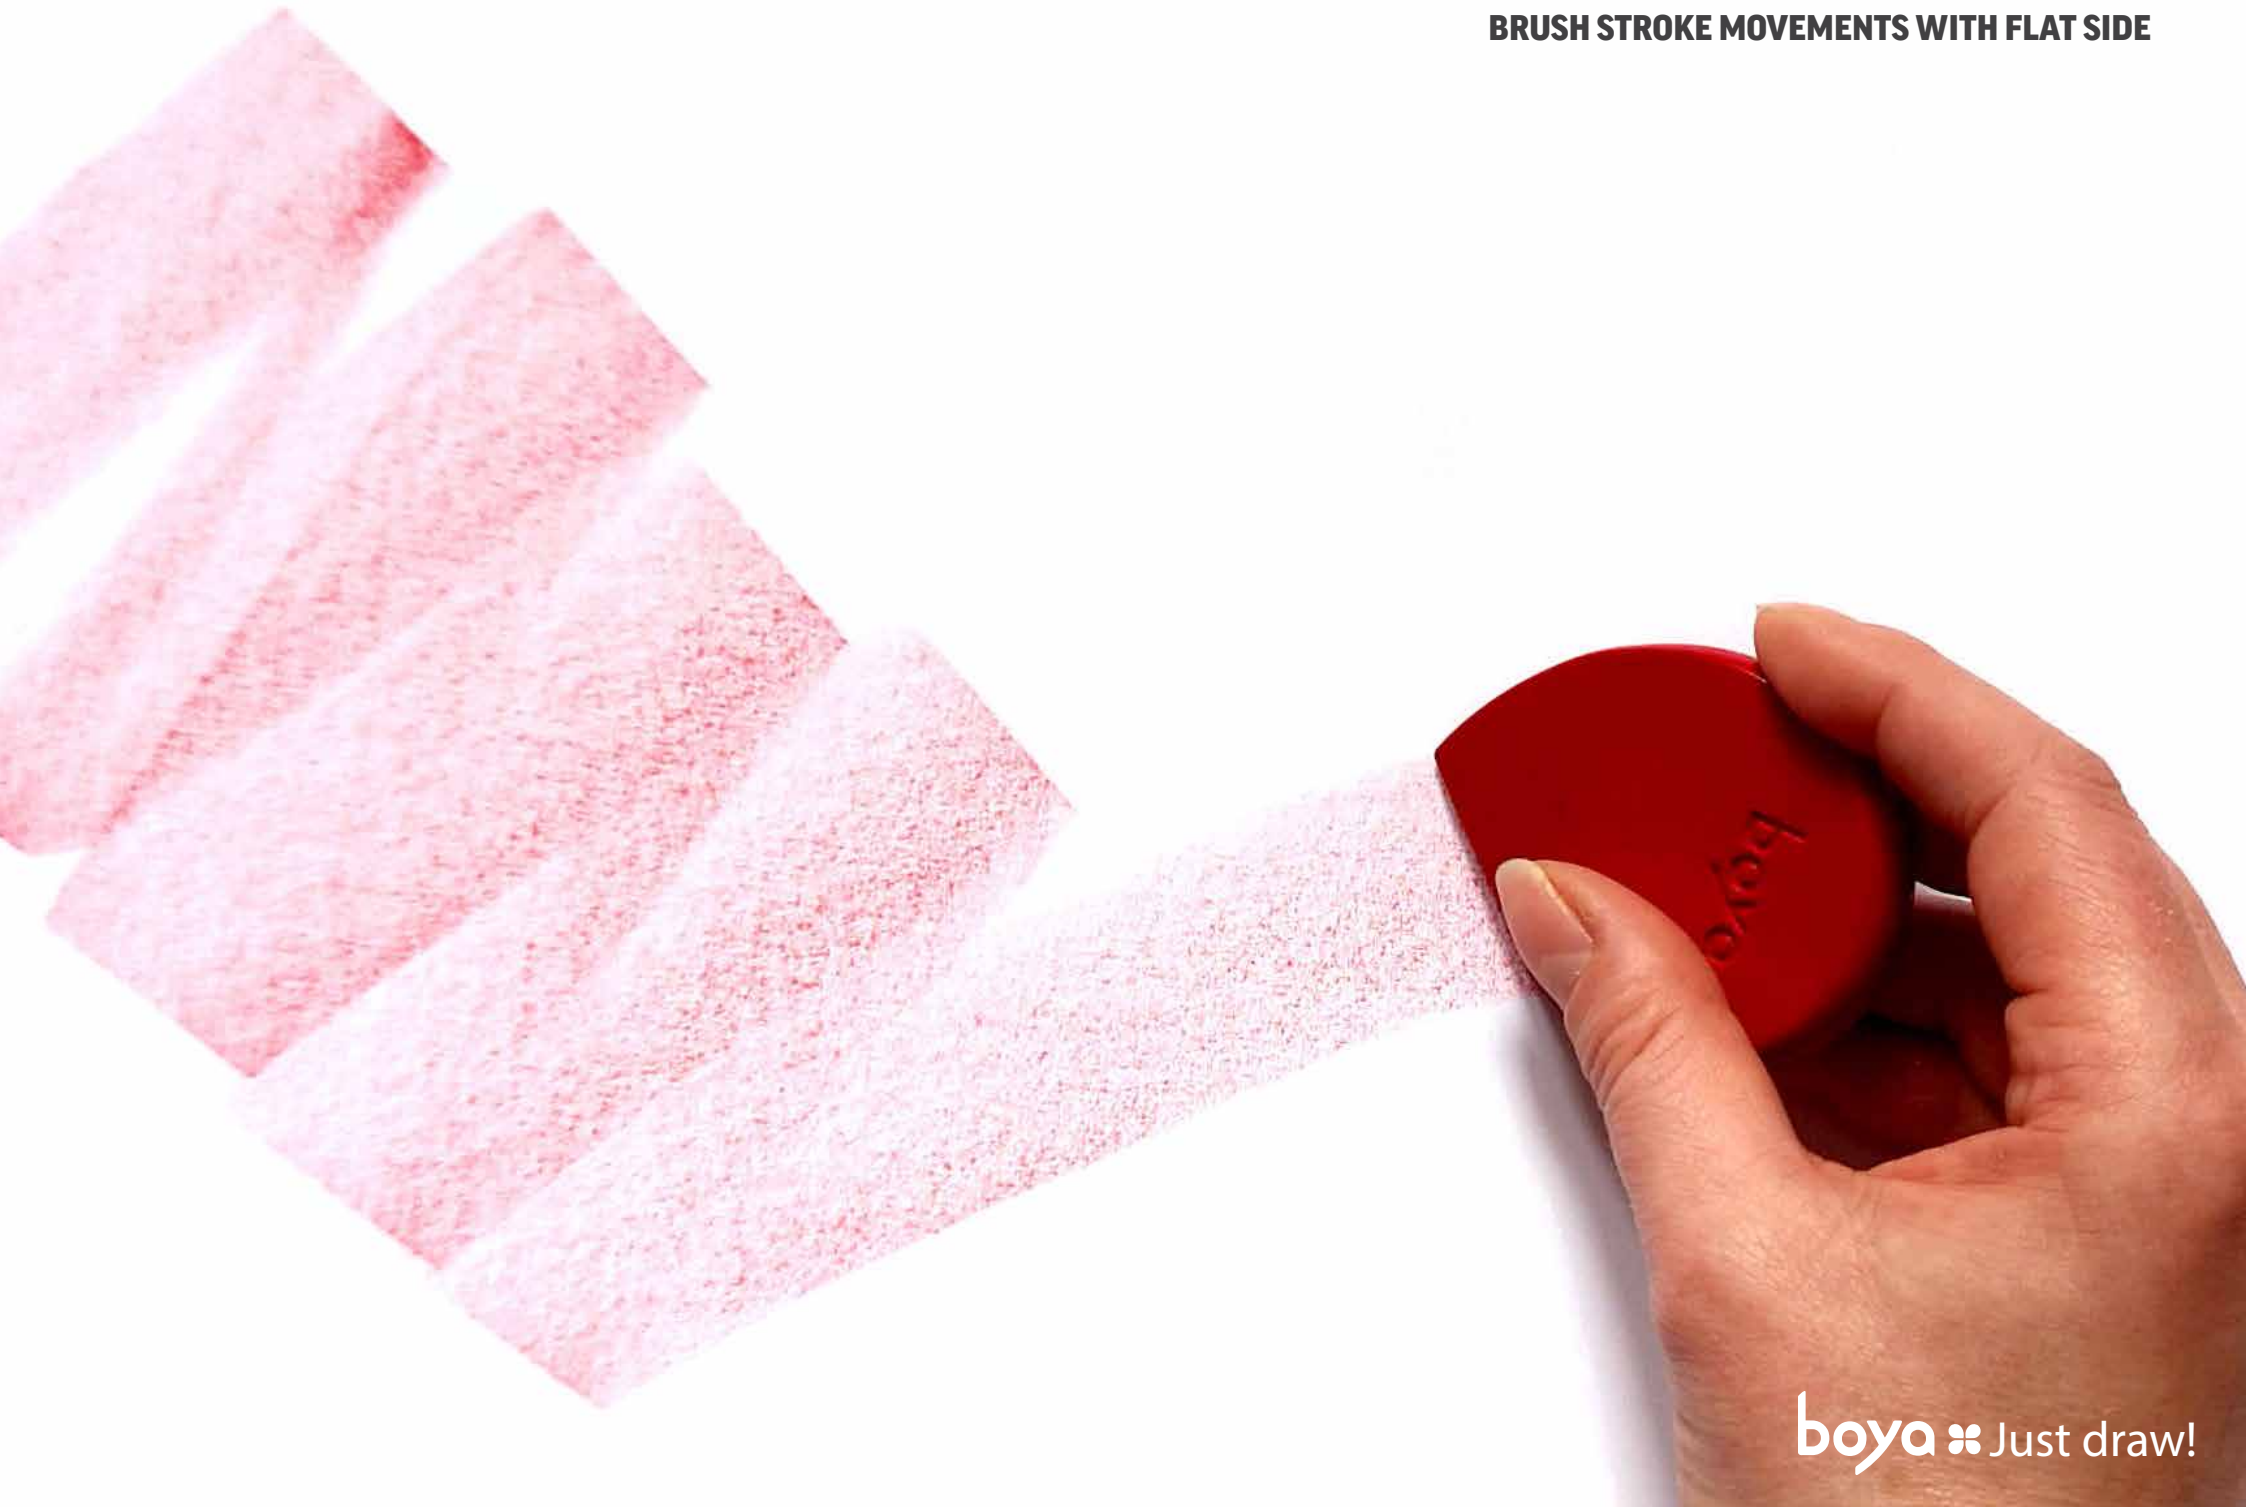

BRUSH STROKE MOVEMENTS WITH FLAT SIDE