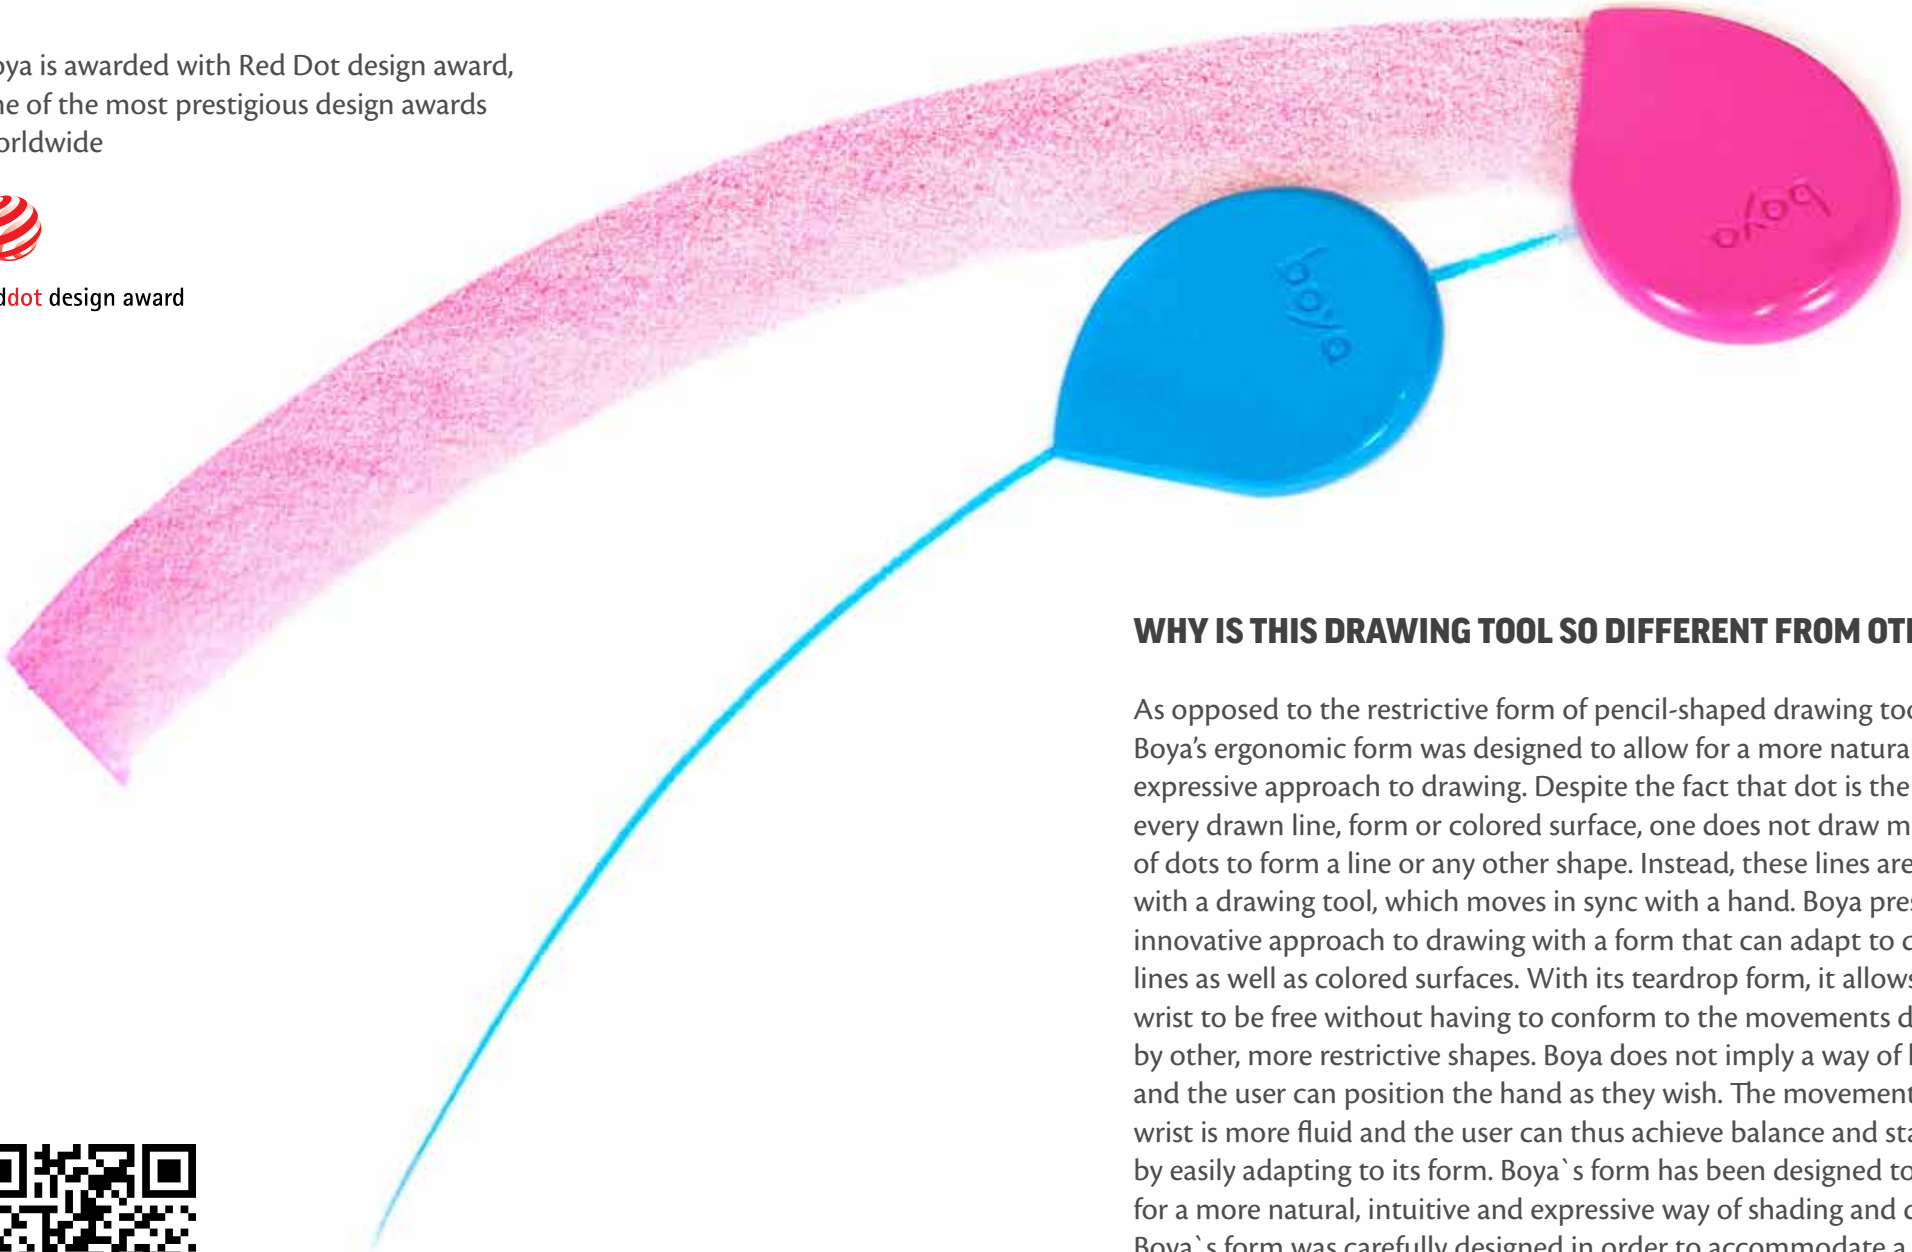

Catalogue '21

AWARD

Boya is awarded with Red Dot design award, one of the most prestigious design awards worldwide

reddot design award

WHY IS THIS DRAWING TOOL SO DIFFERENT FROM OTHERS?!

As opposed to the restrictive form of pencil-shaped drawing tools, Boya's ergonomic form was designed to allow for a more natural and expressive approach to drawing. Despite the fact that dot is the basis of every drawn line, form or colored surface, one does not draw millions of dots to form a line or any other shape. Instead, these lines are created with a drawing tool, which moves in sync with a hand. Boya presents an innovative approach to drawing with a form that can adapt to drawing lines as well as colored surfaces. With its teardrop form, it allows the wrist to be free without having to conform to the movements dictated by other, more restrictive shapes. Boya does not imply a way of holding and the user can position the hand as they wish. The movement of the wrist is more fluid and the user can thus achieve balance and stability by easily adapting to its form. Boya's form has been designed to allow for a more natural, intuitive and expressive way of shading and drawing. Boya's form was carefully designed in order to accommodate a full range of creative users, from children and amateurs to professionals.

SCAN FOR VIDEO

boya  Just draw!

DIFFERENT SIDES OF BOYA ALLOW DIFFERENT POSSIBILITIES

Boya is a perfect tool which corresponds with your hand movement and pressure, because of its functional shape, same material allows you different possibilities when using different sides of Boya's form.