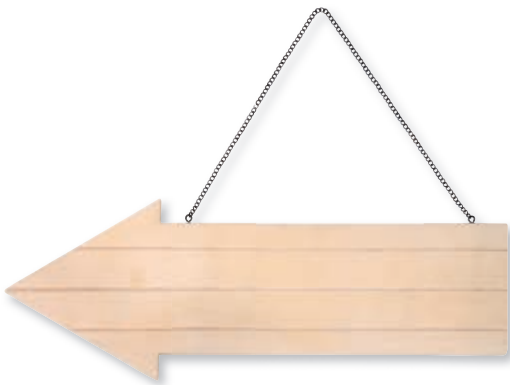

- Decorative birdhouse to hang up or stand upright
- Made from high-quality pine wood

**64 511 505 (4)**  
**Wood arrow signpost, FSC 100%**  
 39x14.5cm, 1.2cm thick  
 natural

**64 504 505 (6)**  
**Wooden heart, FSC 100%**  
 20x18.5x2.7cm  
 natural