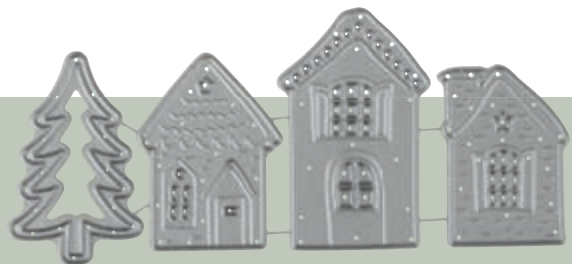

Punching templates made of 100 % steel - Made in USA

- Stable, durable and versatile
- Can be used with all common punching devices
- Especially suitable for thicker and firmer materials: cardboard, foils, foam rubber, leather, felt, wood, etc.