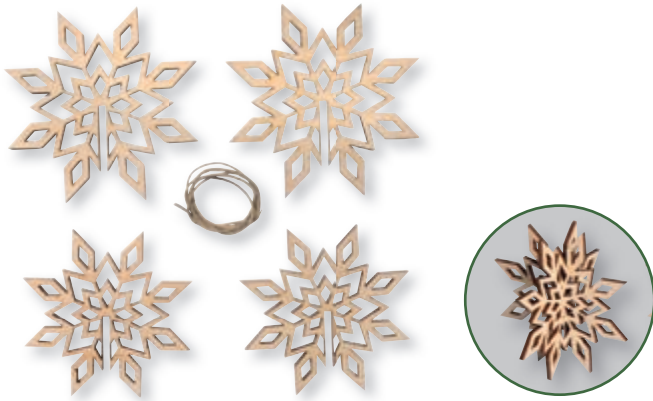

46 668 505 (8)
Wood decor 3D Snowflakes, FSC Mix Credit
9cm ø, w. small cord, tab-bag 2pcs
natural