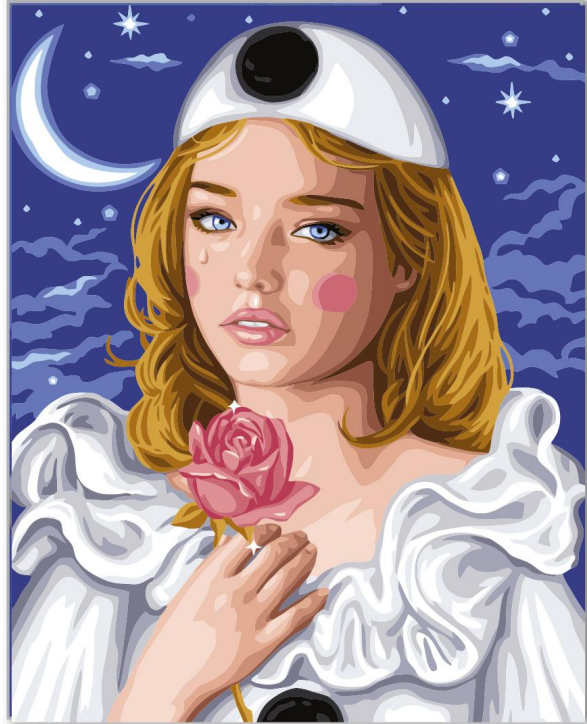

© Licensed by Needleart World

11.894

"Columbine"

NEW