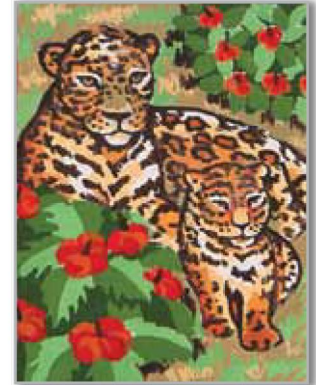

© Design Exclusive to GRAFITEC

3.319

NEW