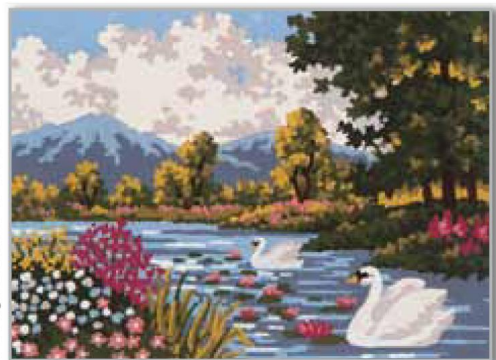

© Design Exclusive to GRAFITEC

6.323 "River Landscape" **NEW**