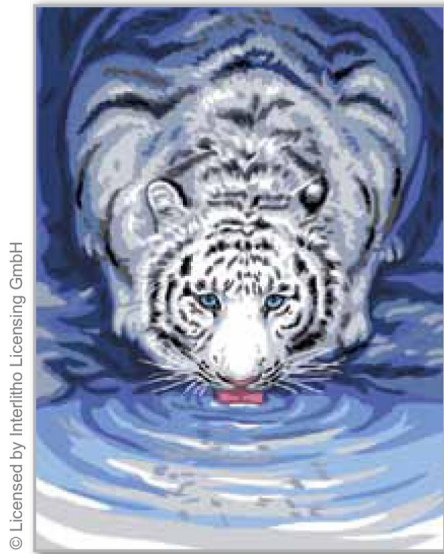

10.501 "Leopard Look"

10.502 "Jaguar Prowl"

© Licensed by Interlitho Licensing GmbH