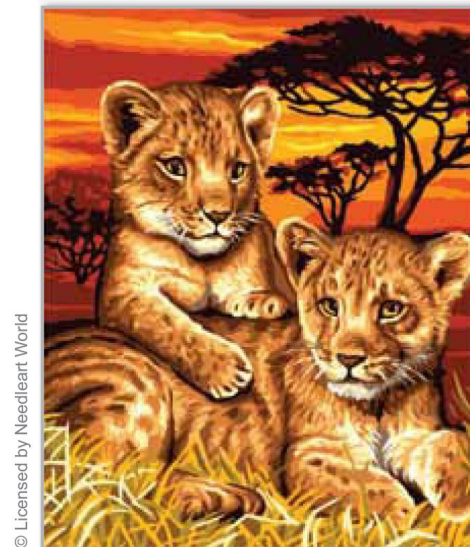

10.509 "Bear Cubs  
 in Spring"

© Licensed by Needleart World

10.517 "Lion Cubs"  
**NEW**

Authentic Serigrrophy Print

Authentic Serigraphy Print

Canvas Size: 40 x 50cm (16" x 20")  
Design Size: 30 x 40cm (12" x 16")