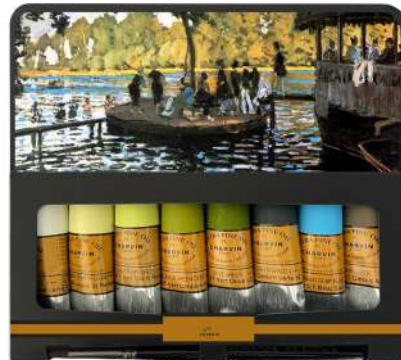

MONET 'Bath at la Grenouillere'
Ref : 52736