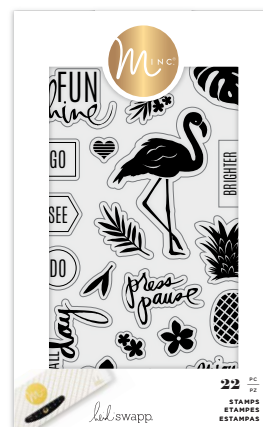

315438
STAMP SET - PINEAPPLE CRUSH | 22 PCS
IP QTY 3 | CASE 144
PACKAGE 4.75" x 7.66" x .5"