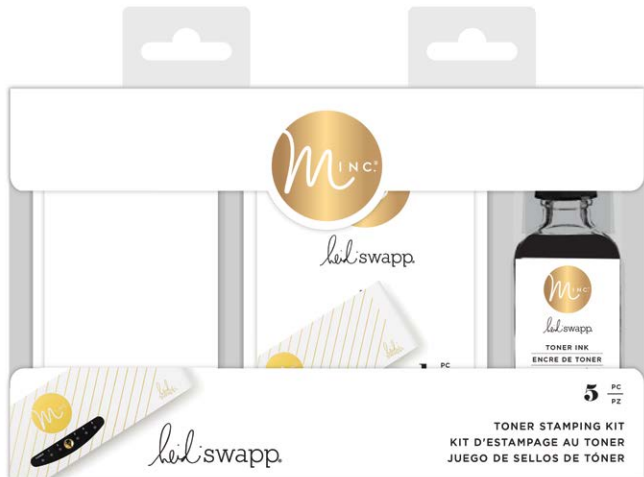

312103
SILVER

6" COMBO REACTIVE FOIL
EACH PACKAGE CONTAINS 2
(6.25" x 12") PIECES OF EACH COLOR
IP QTY 3 | CASE 144
PACKAGE 1.25" x 6.5"

370186
GOLD & SILVER

STAMPING KIT & ACCESSORIES

KIT INCLUDES: BOTTLE OF TONER, MEASURING CUP,
2 REFILL PADS AND STAMP PAD HOLDER.

315286
TONER STAMPING KIT | 5 PCS
IP QTY 3 | CASE 24
PACKAGE 8.8" x 5.45" x 1.8"

Minc your favorite stamps with Heidi Swapp Toner Ink and Refillable Stamp Pad. Toner Ink, Stamp Pad, Stamp Pad Refills, and Stamp Cleaner are all sold separately. Or get started with the Toner Stamping Kit which includes Toner Ink, Stamp Pad, and 2 Stamp Pad Refills.