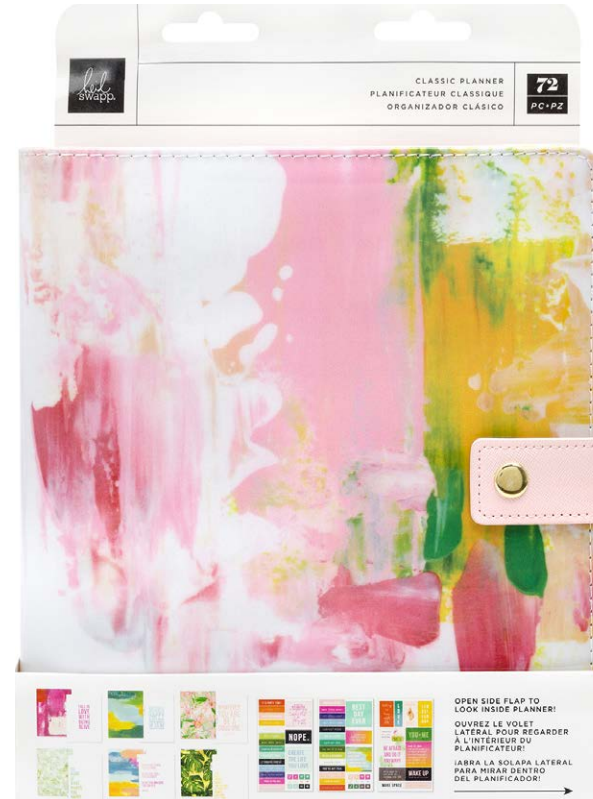

PLANNERS

315159
PERSONAL PLANNER - LIFE | 1 PC
IP QTY 2 | CASE 12
PACKAGE 5.75" x 8.2"

PLANNERS

312591
 PERSONAL PLANNER - CLEAR DIVIDERS | 6 PC
 IP QTY 3 | CASE 144
 PACKAGE 4.2" x 8.5"

315416
 PERSONAL PLANNER - ART WALK - CLASSIC | 72 PC
 IP QTY 2 | CASE 6
 PACKAGE 8" x 10.5"