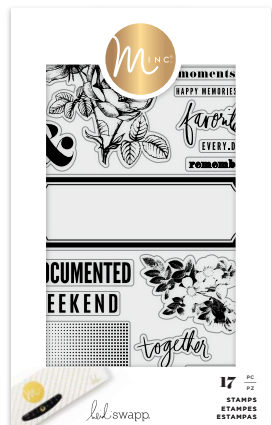

314624
 CLEAR STAMPS - FLORAL | 8 PCS
 IP QTY 3 | CASE 144
 PACKAGE 4.5" x 6"

STAMPS

314625
 CLEAR STAMPS - SENTIMENTS | 14 PCS
 IP QTY 3 | CASE 144
 PACKAGE 4.5" x 6"

315436
 STAMP SET - COLOR FRESH | 23 PCS
 IP QTY 3 | CASE 144
 PACKAGE 4.75" x 7.66" x .5"