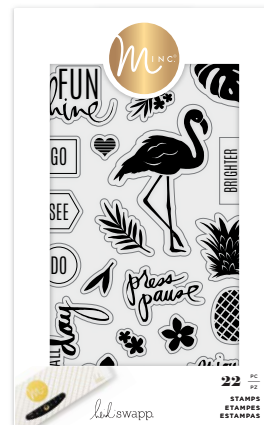

315438
STAMP SET - PINEAPPLE CRUSH | 22 PCS
IP QTY 3 | CASE 144
PACKAGE 4.75" x 7.66" x .5"