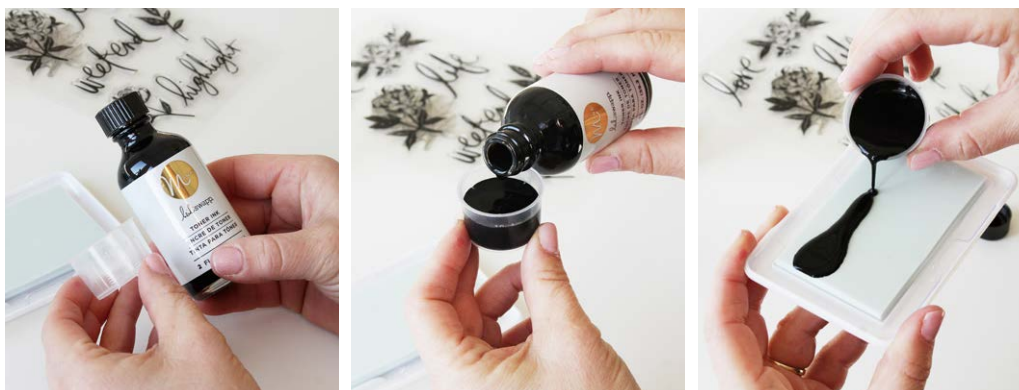

Minc your favorite stamps with Heidi Swapp Toner Ink and Refillable Stamp Pad. Toner Ink, Stamp Pad, Stamp Pad Refills, and Stamp Cleaner are all sold separately. Or get started with the Toner Stamping Kit which includes Toner Ink, Stamp Pad, and 2 Stamp Pad Refills.