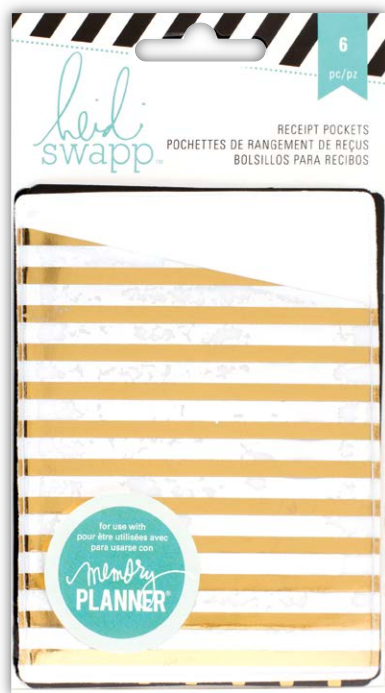

314500
MINI SCISSORS | 1 PC
IP QTY 3 | CASE 48
PACKAGE 3.5" x 5.75"

PAGE PROTECTORS & STICKERS

369967
PLANNER PAGE PROTECTORS | 6 PCS
IP QTY 3 | CASE 60
PACKAGE 5.25" x 8.5"

3 OF EACH
REFILL PAGES

EMBELLISHMENTS

312574
RECEIPT POCKETS - GOLD FOIL | 6 PCS
IP QTY 3 | CASE 144
PKG 3.5" x 6"

314368
TO-DO LIST | 1 PC
IP QTY 3 | CASE 48
PACKAGE 2.5" x 7.34"

minc

heidiswapp.

MINC

Create beautiful, foiled works of art with the Minc Foil Applicator by Heidi Swapp! Add customized shapes in your favorite colors of foil to make your scrapbooks, cards, journals, planners, and DIYs shine. Foil is available in a wide variety of colors, and can be combined with texture paste, glue pens, stamps, and so much more to take your customization and creativity to the next level. #hsminc