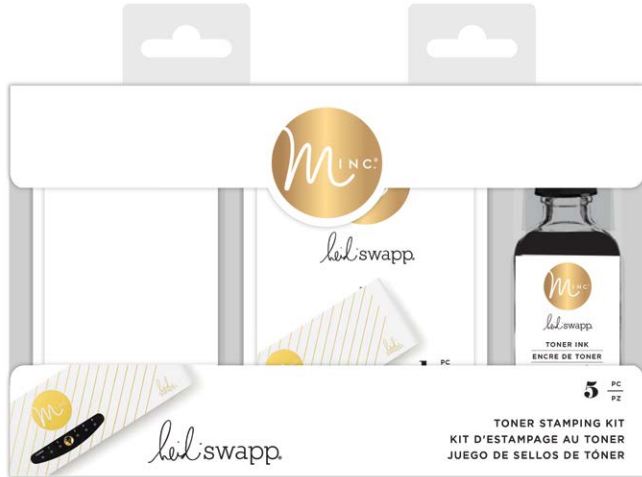

312995
NON STICK MAT | 1 PC
IP QTY 3 | CASE 24
PKG 1.5" x 11.7"

MAT SIZE
18" x 15"

MINC FOIL STORAGE

315297
MINC FOIL STORAGE | 2 PCS
IP QTY 3 | CASE 36
PACKAGE 2.5" x 15.25" x 3.5"

Stamping

heidiswapp.

STAMPING

Stamps are a great way to add style and design without adding volume to your projects. Customize them with your favorite colors of ink, then stamp away! Choose from a wide variety of shapes and sizes, then add them to scrapbook layouts, cards, tags, planners, journals, and so much more. With Heidi Swapp stamps added to your collection, you're sure to make a good impression!

STAMPING KIT & ACCESSORIES

KIT INCLUDES: BOTTLE OF TONER, MEASURING CUP,
2 REFILL PADS AND STAMP PAD HOLDER.

315286
TONER STAMPING KIT | 5 PCS
IP QTY 3 | CASE 24
PACKAGE 8.8" x 5.45" x 1.8"

Minc your favorite stamps with Heidi Swapp Toner Ink and Refillable Stamp Pad. Toner Ink, Stamp Pad, Stamp Pad Refills, and Stamp Cleaner are all sold separately. Or get started with the Toner Stamping Kit which includes Toner Ink, Stamp Pad, and 2 Stamp Pad Refills.