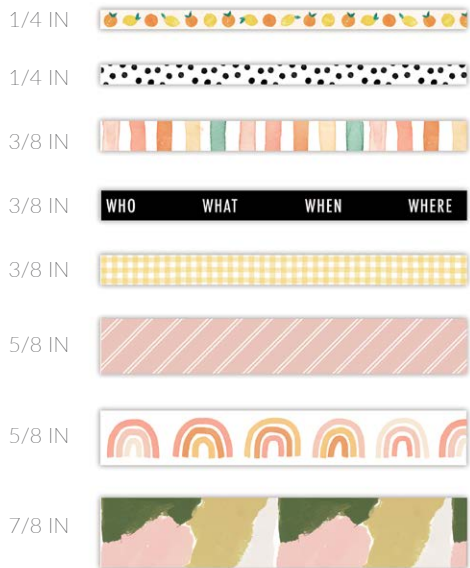

STORYLINE CHAPTERS PAPER PADS

315654
7.5" × 9.5" PROJECT PAD - SCRAPBOOKER | 83 PCS
MIN QTY 3 | CASE 48
PACKAGE 7.5" × 9.5"

WASHI TAPE

6 YARDS EACH
48 YARDS TOTAL

315331
WASHI TAPE | 8 PCS
MIN QTY 3 | CASE 48
PACKAGE 2" x 5.5"