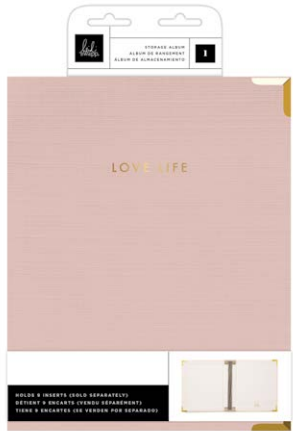

8" x 10" STORAGE ALBUMS

MIN QTY 1 | CASE 12
PACKAGE 8.25 X 11

315310
BLUSH - ROD BINDING, GOLD HARDWARE, & GOLD FOIL | 1 PC