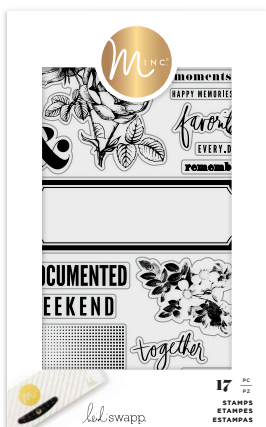

315437
STAMP SET - EMERSON LANE | 17 PCS
IP QTY 3 | CASE 144
PACKAGE 4.75" x 7.66" x .5"