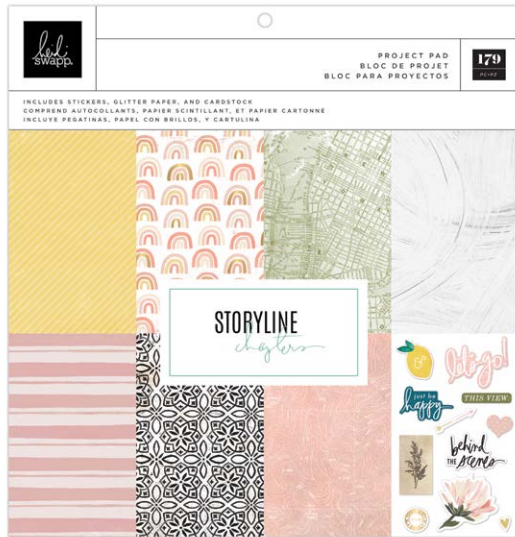

STORYLINE CHAPTERS PAPER PADS

315330
12" x 12" PAPER PAD | 179 PCS
MIN QTY 3 | CASE 24
PACKAGE 12" x 12.5"