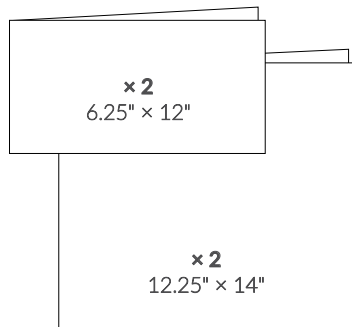

315275
CLEAR TEXTURE PASTE | 1 PC
IP QTY 3 | CASE 24
PACKAGE 2.2" x 6.7" x 1.7"

313002
FOILING MIST - 2 OZ. | 1 PC
IP QTY 3 | CASE 48
PACKAGE 1.375" x 4.625"

TRANSFER FOLDERS

TRANSFER FOLDERS ARE ESSENTIAL WHILE RUNNING PRODUCT AND FOIL THROUGH THE MINC[®] MACHINE.