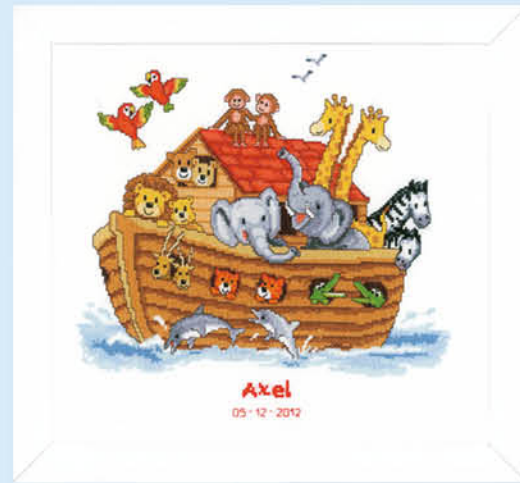

PN-0009821
(wooden rod)
ca. 27 cm - 10,8"

... the kit
contains
cm &
inches ...

PN-0169272 *
ca. 18 x 70 cm
7,2" x 28"

PN-0143716 *
ca. 33 x 31 cm
13,2" x 12,4"

PN-0168466 *
ca. 36 x 33 cm
14,4" x 13,2"

... with binding tape
for finishing ...

PN-0157787
ca. 69 x 68 cm - 27,6" x 27,2"

PN-0009578

PN-0009576

PN-0154204

PN-0014124

PN-0014187

PN-0179219 *
ca. 26 x 25 cm - 10,4" x 10"

PN-0011996 *
ca. 28 x 24 cm - 11,2" x 9,6"

PN-0011997 *
ca. 32 x 29 cm - 12,8" x 11,6"

PN-0147440 *
ca. 18 x 70 cm
7,2" x 28"

PN-0011815 *
ca. 22 x 20 cm - 8,8" x 8"