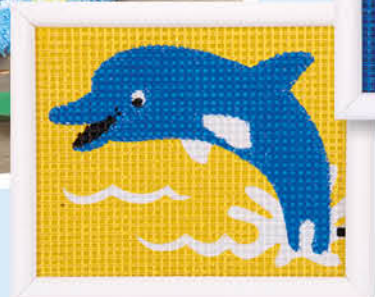

PN-0009578