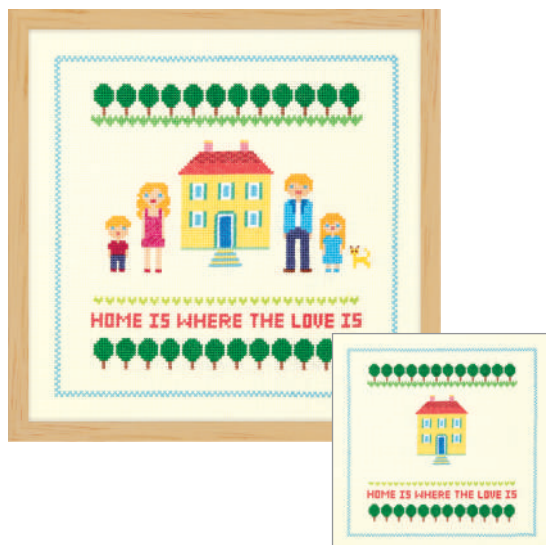

2800910

Aida : 14CT

Size :10"x10"(Image)

Size :11.8"x11.8"(Frame included)

▲ Painter | Lin Wen-shiu

Sweet Family series

- Combination artwork.

- Available to arrange people, pets, plants and alphabets by your own way.

Red Roof House

2870708

Aida : 14CT

Size : 9.5"x14.5"(Image)

Size : 10.5"x15.5"(Frame included)

▲ Painter | Lin Wen-shiu

Yellow House

2870709

Aida : 14CT

Size :10"x10"(Image)

Size :11"x11"(Frame included)

▲ Painter | Lin Wen-shiu

Green House

2870710

Aida : 14CT

Size :10"x10"(Image)