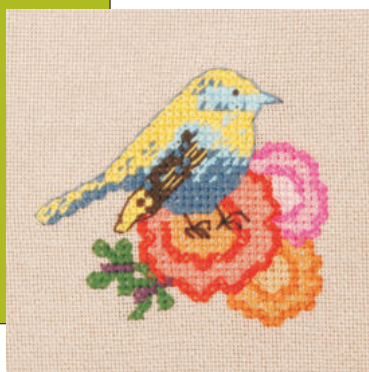

Lily of the Valley Coaster

2870219

Aida : 14CT

Size : 4"x4" (Image)

Finish Size : 11cmx11cm

▲ Painter | Lin Wen-shiu

Blue Daze Coaster

2870220

Aida : 14CT

Size : 4"x4" (Image)

Finish Size : 11cmx11cm

▲ Painter | Lin Wen-shiu

Blue Bird Bookcover

2870103

Aida : 14CT

Size : 7cmx6cm(Image)

Finish Size :23cmx33cm

Hummingbird Bookcover

2870104

Aida : 14CT

Size : 7.5cmx9cm(Image)

Finish Size :23cmx33cm

| Pillow |

Poppy Flower Pillow