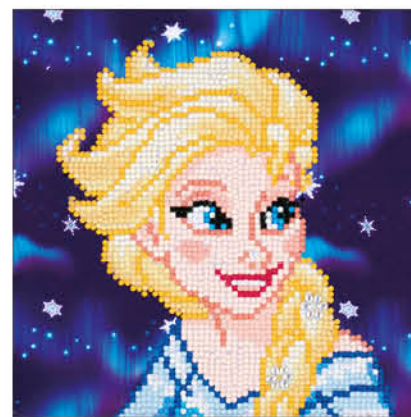

© Sanrio

PN-0173568
ca. 37 x 30 cm - 14,8" x 12"

Diamond area:

...chasing rainbows
with unicorns...

PN-0173564
ca. 31 x 43 cm
12,4" x 17,2"
Diamond area:

Disney
MICKEY
MOUSE

PN-0175284
ca. 35 x 42 cm
14" x 16,8"
Diamond area:

PN-0173563
ca. 37 x 42 cm
14,8" x 16,8"

Diamond area:

PN-0175283
ca. 22 x 22 cm
8,8" x 8,8"
Diamond area:

PN-0175282
ca. 22 x 22 cm
8,8" x 8,8"

Diamond area:

PN-0166663

PN-0179520

PN-0179357