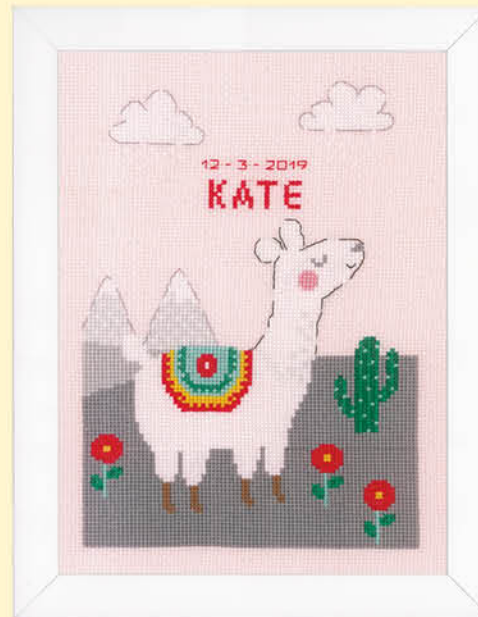

ca. 12,5 x 16 cm - 5" x 6,4"

PN-0173595

PN-0178725

... with yarn for
the edge ...

... with yarn for the
tassels ...

PN-0179079
ca. 25 x 25 cm
10" x 10"

PN-0179067 *
ca. 18 x 70 cm
7,2" x 28"
roos / rose / pink / Rose

PN-0179362 *
ca. 18 x 70 cm
7,2" x 28"

PN-0168657 *
ca. 33 x 30 cm
13,2" x 12"

PN-0009821
(wooden rod)
ca. 27 cm - 10,8"

PN-0178408 *
ca. 18 x 24 cm - 7,2" x 9,6"
roos / rose / pink / Rose

PN-0173529

... these kits
contains
cm &
inches ...