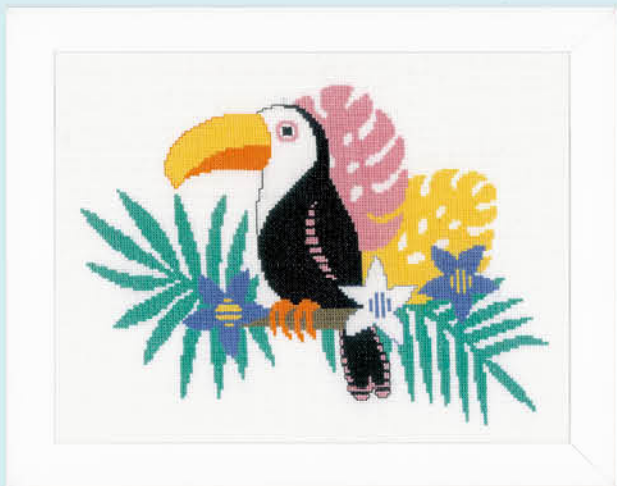

© Sanrio

PN-0173568
ca. 37 x 30 cm - 14,8" x 12"

Diamond area:

...chasing rainbows
with unicorns...

PN-0173564
ca. 31 x 43 cm
12,4" x 17,2"
Diamond area:

Disney
MICKEY
MOUSE

PN-0175284
ca. 35 x 42 cm
14" x 16,8"
Diamond area:

PN-0173563
ca. 37 x 42 cm
14,8" x 16,8"

Diamond area:

PN-0175283
ca. 22 x 22 cm
8,8" x 8,8"
Diamond area:

PN-0175282
ca. 22 x 22 cm
8,8" x 8,8"

Diamond area:

PN-0166663

PN-0179520

PN-0179357

PN-0168407 *
ca. 29 X 22 cm - 11,6" x 8,8"

PN-0179565

PN-0179578

ca. 12,5 x 16 cm - 5" x 6,4"

PN-0179552

... long stitch, very easy for children starting at 6 years ...

BY VERVACO

4 Creative Kids