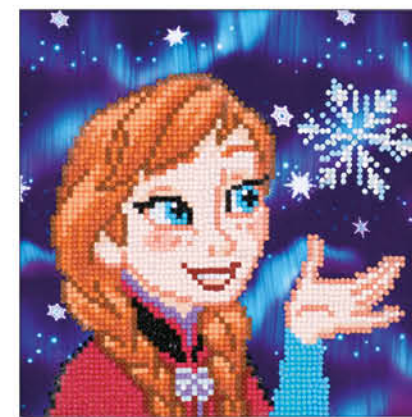

Diamond area: