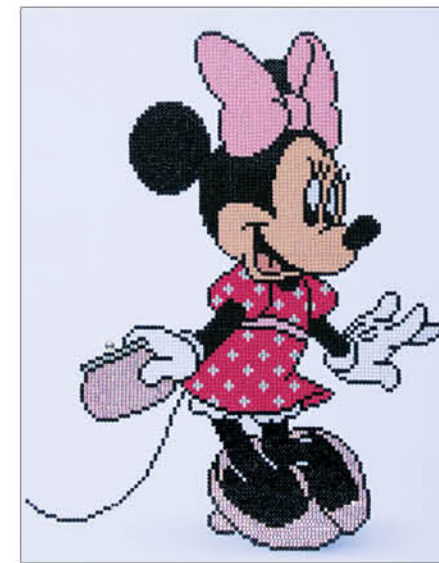

PN-0175282
ca. 22 x 22 cm
8,8" x 8,8"