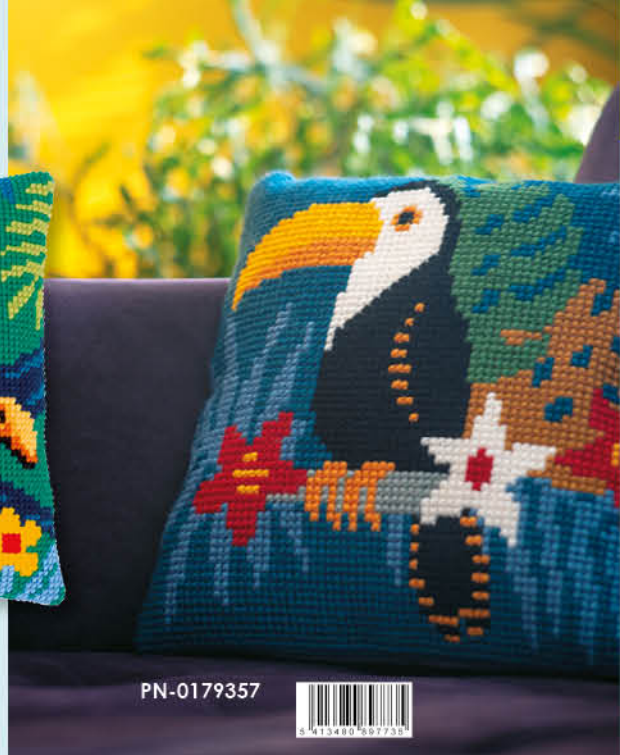

PN-0173563
ca. 37 x 42 cm
14,8" x 16,8"

Diamond area:

PN-0175283
ca. 22 x 22 cm
8,8" x 8,8"
Diamond area:

PN-0175282
ca. 22 x 22 cm
8,8" x 8,8"

Diamond area:

PN-0166663

PN-0179520

PN-0179357

PN-0168407 *
ca. 29 X 22 cm - 11,6" x 8,8"

PN-0179565

PN-0179578

ca. 12,5 x 16 cm - 5" x 6,4"

PN-0179552

... long stitch, very easy for children starting at 6 years ...

BY VERVACO

4 Creative Kids