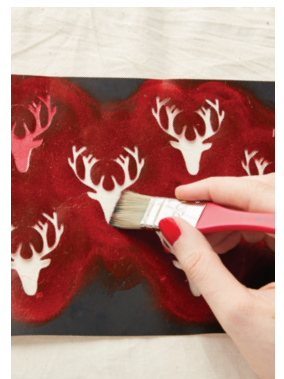

Massive selection of dies for all occasions