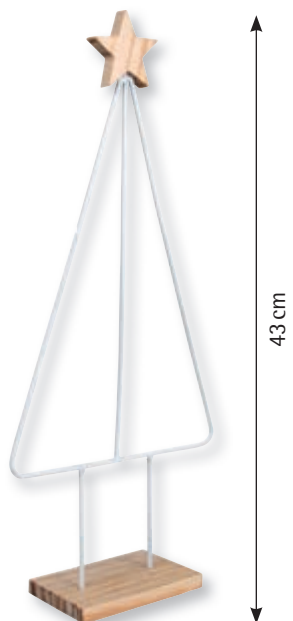

46 582 102 (4)
Metal frame Fir tree
w.macramé
43x20cm, w.wooden base+star
white