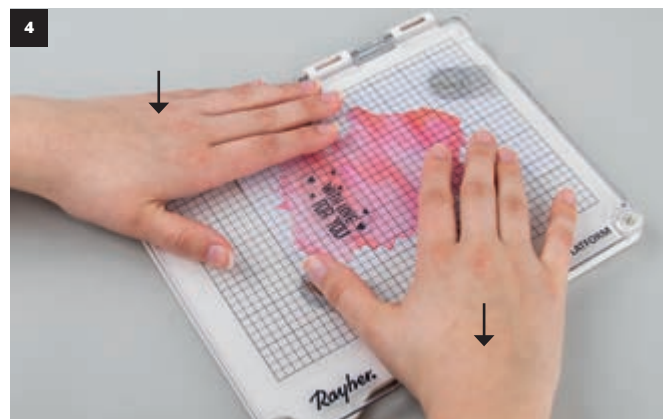

69 214 000 (3)
Motif-puncher: Angel, 2.54cm ø
(1"), tab-blister 1pc

69 212 000 (3)
Motif-puncher: Comet, 2.54cm ø
(1"), tab-blister 1pc

29 210 000 (3)
Stamping platform A5
tab-box 1pc

- Suitable for Clear and rubber stamps
- Perfect for accurate stamping and layering
- Spring loaded adjustable ball plungers adapting to various stamp thicknesses - for uniform stamping results
- Allows you to re-stamp or duplicate designs/drafts
- Two magnetic holders hold in place paper, cards...
- Open sides allow working on larger surfaces
- Transparent acrylic panel with printed grid in cm
- Magnetic bottom part with non-slip coating and measurement in cm (mm) and inches (1/4 inch)
- Stamping surface area: approx. 22.5 x 16cm, product dimensions: 23.5 x 20.5 x 1.8cm
- Matching spare magnets in a 2-piece set: item no. 29 211 000