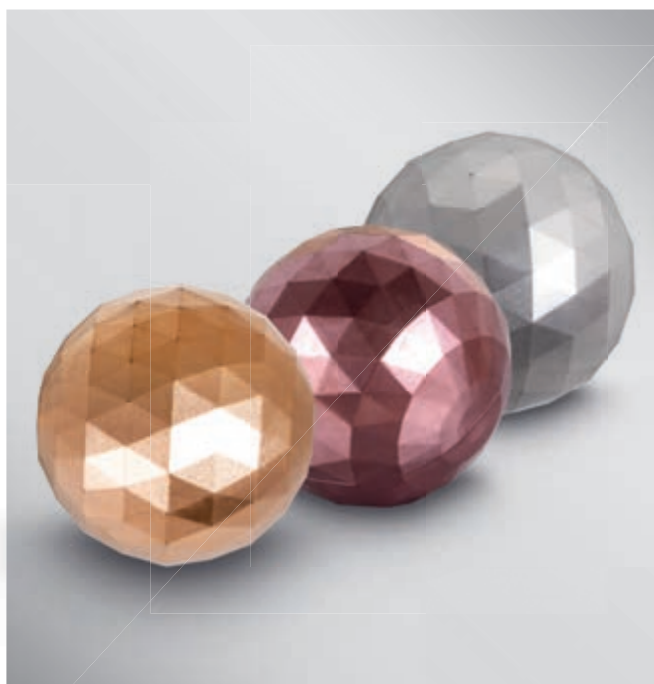

34 432 000 (1)
Display High Gloss metallic spray
3 colours x 5 cans