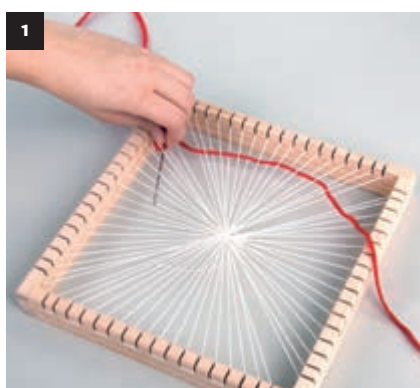

Contents:

- 1 weaving frame
- 1 weaving shuttle
- 1 little weaving comb
- 1 needle
- 5 balls of wool (10g each)
- yarn