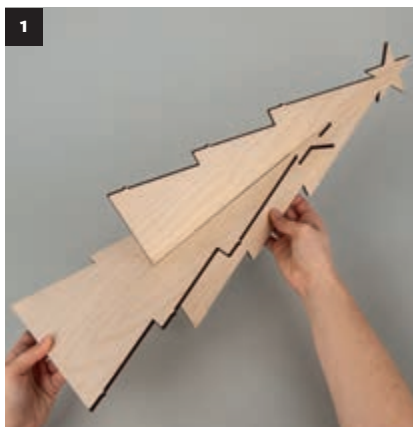

Contents:

2 different wreath motifs
6 crosspieces

46 631 505 (3)
W.const.kit cake stand Fir, FSC Mix Cred
44.5cm, 5-part, box 1set
natural

Diameter of the plate: 25.5cm, 22cm + 18cm