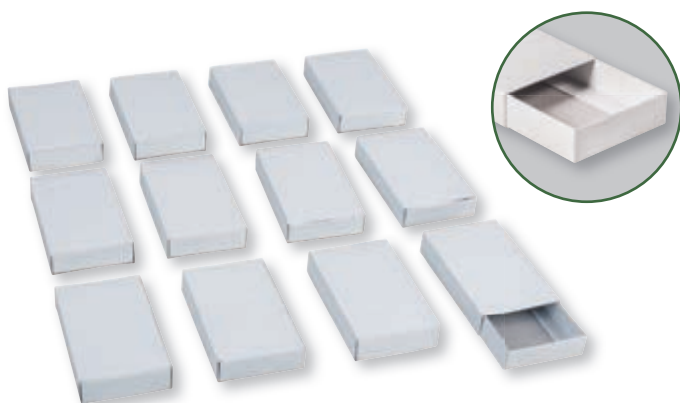

67 323 102 (6)
Foldable box
10x10x10cm, set 6pcs
white

67 327 576 (6)
Folding box
7.5x7.5x7.5cm, set 6pcs
black

67 328 576 (6)
Folding box
10x10x10cm, set 3pcs
black

Through-dyed in black

- High-quality folding boxes (350 g/m²)
- The folding boxes "Square" and the folding boxes "House" can be combined with each other