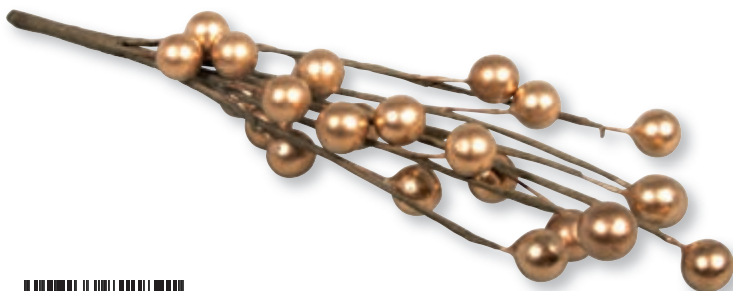

55 799 000 (10)
Larch twig with pinecones
 12cm, tab-bag 5pcs

55 705 000 (8)
Deco snow-berries
 9cm, bundle à 24pcs., tab-bag 2 bundles

55 811 000 (10)
Decorative frosted red berries, 2,5cm ø
 15cm, bundle 12pcs