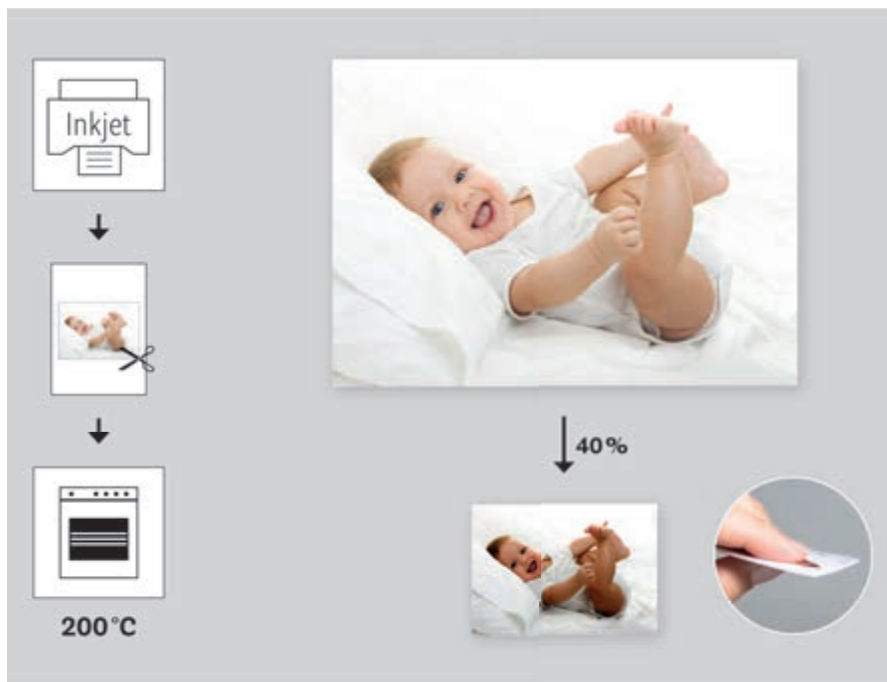

69 234 102 (5)
Shrinking plastic foil A4
to print on, tab-bag 55 pcs
white

A4

5x

Shrinkable plastic foil, perfect for printing with the inkjet printer!

Application tips:

- Print the foil, cut out the motif and "shrink" it in the oven.
- The motif will reduce in size, harden and it can then be used for many handicraft works: refrigerator magnets, key rings, jewellery...