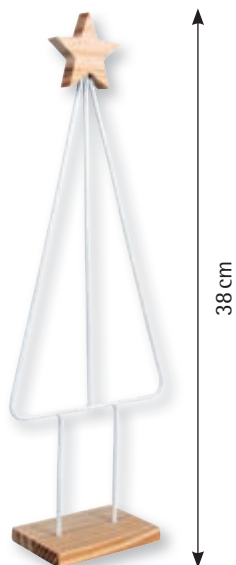

46 581 102 (4)
Metal frame Fir tree
w.macramé
38x15cm, w.wooden base+star
white