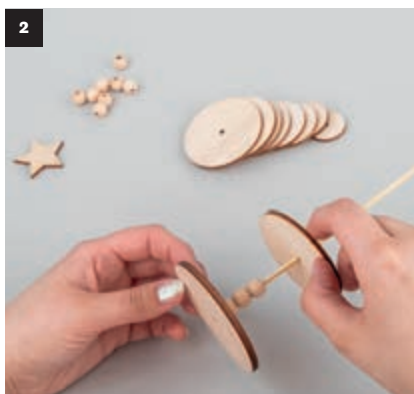

63 054 505 (5)
CK: Wood.trees to set, FSC-
MixCredit
2 sizes, box 2pcs
natural

Contents sufficient for 2 trees to set up in different sizes (7 × 7 × 18cm + 8 × 8 × 20.5cm)