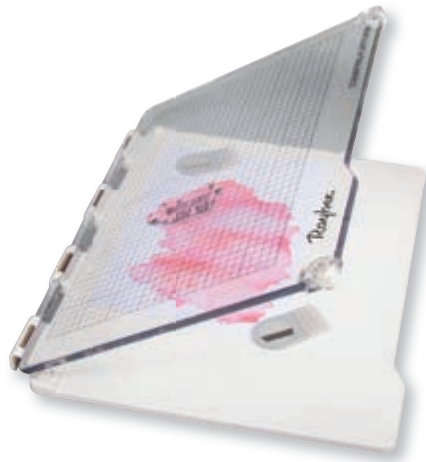

69 182 000 (2)
Motif-puncher set: Stars
1.6cm+2.54cm3.81cm, tab-blister 3pcs

69 213 000 (4)
Motif-puncher: Angel, 1.6cm ø
(5/8"), tab-blister 1pc

69 211 000 (4)
Motif-puncher: Comet, 1.6cm ø
(5/8"), tab-blister 1pc

69 214 000 (3)
Motif-puncher: Angel, 2.54cm ø
(1"), tab-blister 1pc

69 212 000 (3)
Motif-puncher: Comet, 2.54cm ø
(1"), tab-blister 1pc

29 210 000 (3)
Stamping platform A5
tab-box 1pc

- Suitable for Clear and rubber stamps
- Perfect for accurate stamping and layering
- Spring loaded adjustable ball plungers adapting to various stamp thicknesses - for uniform stamping results
- Allows you to re-stamp or duplicate designs/drafts
- Two magnetic holders hold in place paper, cards...
- Open sides allow working on larger surfaces
- Transparent acrylic panel with printed grid in cm
- Magnetic bottom part with non-slip coating and measurement in cm (mm) and inches (1/4 inch)
- Stamping surface area: approx. 22.5 x 16cm, product dimensions: 23.5 x 20.5 x 1.8cm
- Matching spare magnets in a 2-piece set: item no. 29 211 000