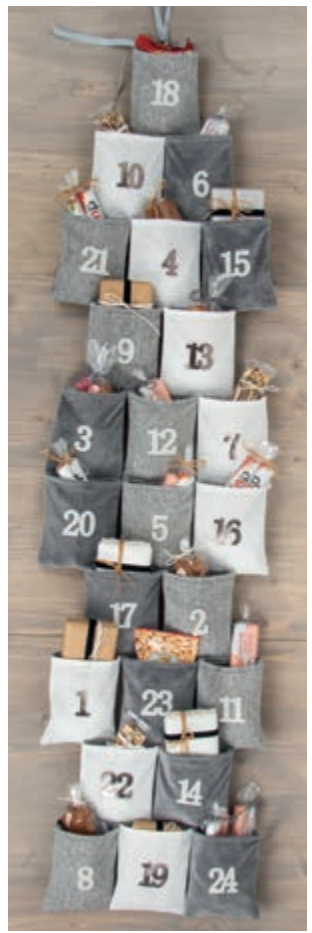

46 578 000 (10)
Felt Santa's stocking
22x41cm
100% Polyester