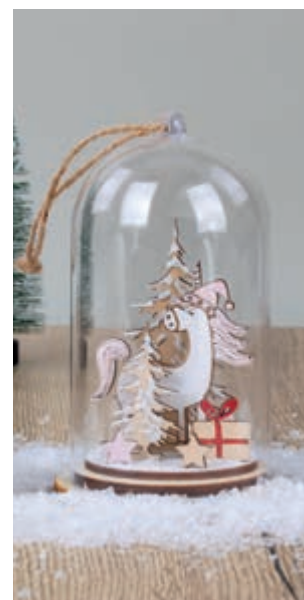

Christmas decoration

Contents: 6 boards