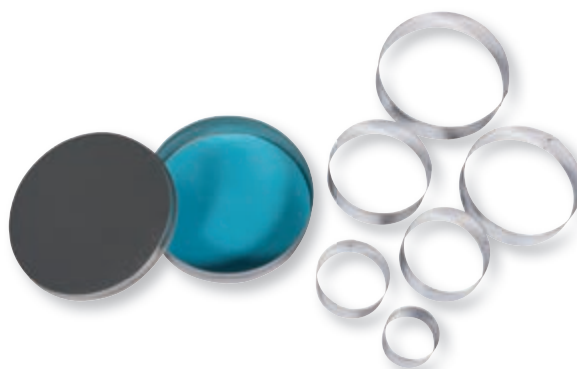

Gi, making & wrapping

34 425 000 (3)
Heart-shaped cookie cutters f. deco
 3-10 cm, set 6pcs

34 428 000 (3)
Circle-shaped cookie cutters f. deco
 3-8 cm, set 6pcs

34 427 000 (3)
Snowflake-shaped cookie cutters f. deco
 2.5-10 cm, set 5pcs