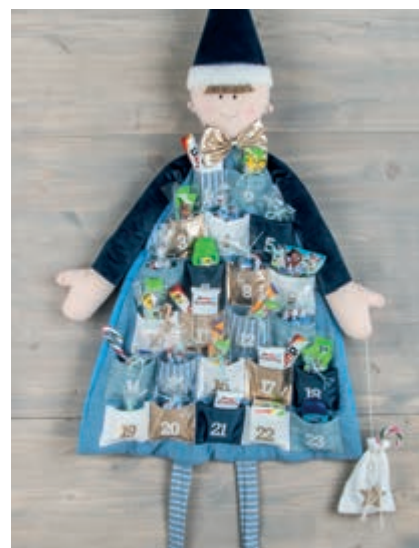

46 557 000 (2)
Advent calendar Christmas stockings
220cm, stockings 6x15cm, bag 1pc
97% Polyester, 2% Polyurethane,
1% Polyamide