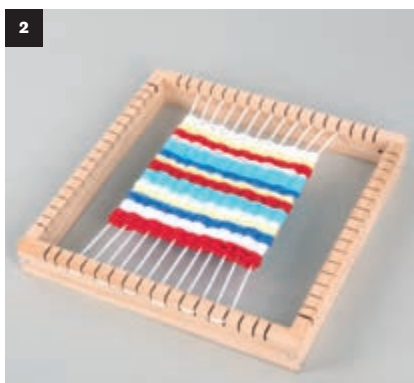

Contents:

- 1 weaving frame
- 1 weaving shuttle
- 1 little weaving comb
- 1 needle
- 5 balls of wool (10g each)
- yarn