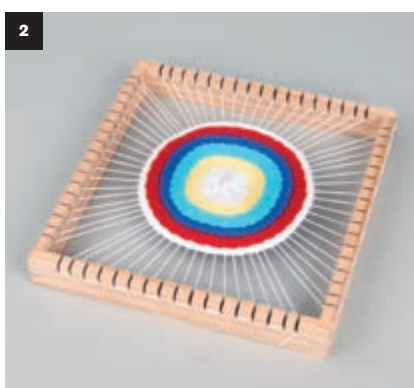

Contents:

- 1 weaving frame
- 1 weaving shuttle
- 1 little weaving comb
- 1 needle
- 5 balls of wool (10g each)
- yarn