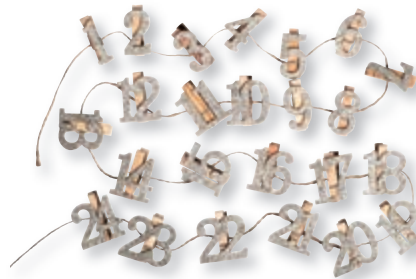

String: 100 % jute
Fleece: 100 % polyester