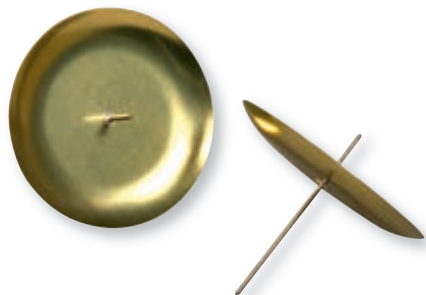

24 132 00 (10)
Brass wire
0,40 mm ø, spool 40 m

24 026 00 (10)
Silver wire with copper core
0,30 mm ø, spool 50 m

24 053 00 (10)
Florist's wire, loose
wooden reel 100 g, 0,65 mm ø
glowed

24 054 13 (10)
Florist's wire, loose
wooden reel 100 g
dark green, 0,65 mm ø