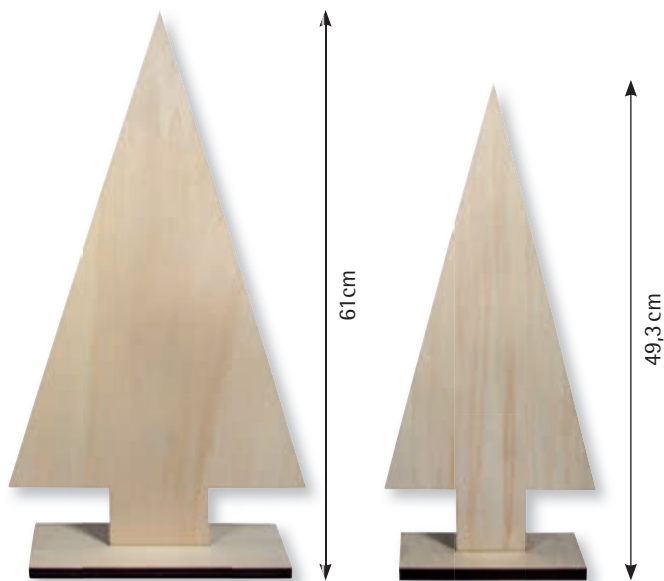

Contents:

2 ornamental wreaths
8 spacers

62 982 505 (4)
W.wreath Winterland, FSCMixCred,
30cm ø
14-part, with struts, box 1set
natural

- Trendy, high-quality wooden motif Wreath
- 3D effect due to the connection of the wreath motifs with crosspieces as spacers
- Various design possibilities: painting, glittering, illuminating...

Contents:

2 different wreath motifs
6 crosspieces

46 631 505 (3)
W.const.kit cake stand Fir, FSC Mix Cred
44.5cm, 5-part, box 1set
natural

Diameter of the plate: 25.5cm, 22cm + 18cm

Exclusive
by Rayher

62 978 505 (3)
Wood Christmas tree,
FSC-MixCred
34.5x61cm, 2-part, 1set
natural