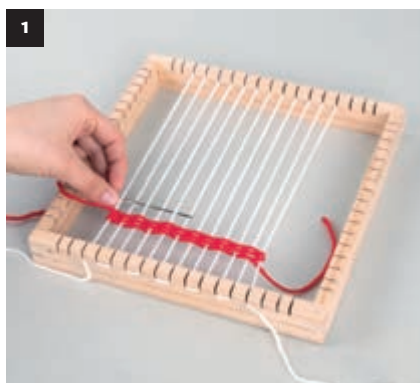

Contents:

- 1 weaving frame
- 1 weaving shuttle
- 1 little weaving comb
- 1 needle
- 5 balls of wool (10g each)
- yarn