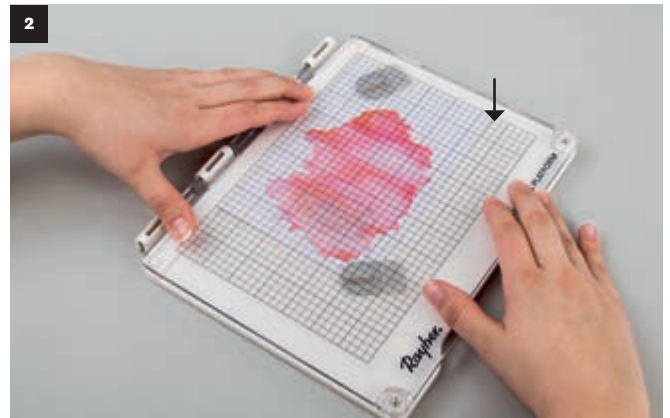

69 214 000 (3)
Motif-puncher: Angel, 2.54cm ø
(1"), tab-blister 1pc

69 212 000 (3)
Motif-puncher: Comet, 2.54cm ø
(1"), tab-blister 1pc

29 210 000 (3)
Stamping platform A5
tab-box 1pc

- Suitable for Clear and rubber stamps
- Perfect for accurate stamping and layering
- Spring loaded adjustable ball plungers adapting to various stamp thicknesses - for uniform stamping results
- Allows you to re-stamp or duplicate designs/drafts
- Two magnetic holders hold in place paper, cards...
- Open sides allow working on larger surfaces
- Transparent acrylic panel with printed grid in cm
- Magnetic bottom part with non-slip coating and measurement in cm (mm) and inches (1/4 inch)
- Stamping surface area: approx. 22.5 x 16cm, product dimensions: 23.5 x 20.5 x 1.8cm
- Matching spare magnets in a 2-piece set: item no. 29 211 000