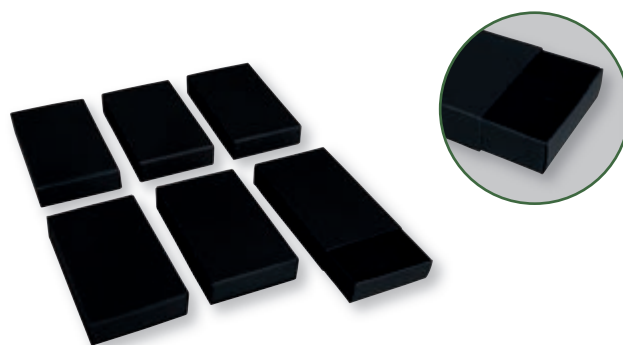

Exclusive
by Rayher

Through-dyed in black

- High-quality folding boxes (350 g/m²)
- The folding boxes "Square" and the folding boxes "House" can be combined with each other