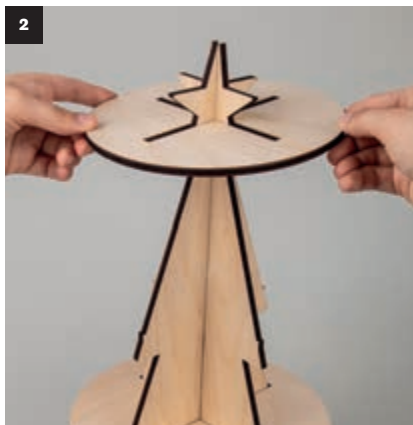

Contents:

2 different wreath motifs
6 crosspieces

46 631 505 (3)
W.const.kit cake stand Fir, FSC Mix Cred
44.5cm, 5-part, box 1set
natural

Diameter of the plate: 25.5cm, 22cm + 18cm