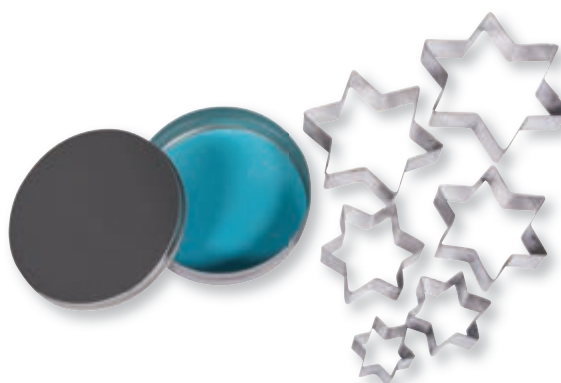

Gi, making & wrapping

34 425 000 (3)
Heart-shaped cookie cutters f. deco
 3-10 cm, set 6pcs

34 428 000 (3)
Circle-shaped cookie cutters f. deco
 3-8 cm, set 6pcs

34 427 000 (3)
Snowflake-shaped cookie cutters f. deco
 2.5-10 cm, set 5pcs