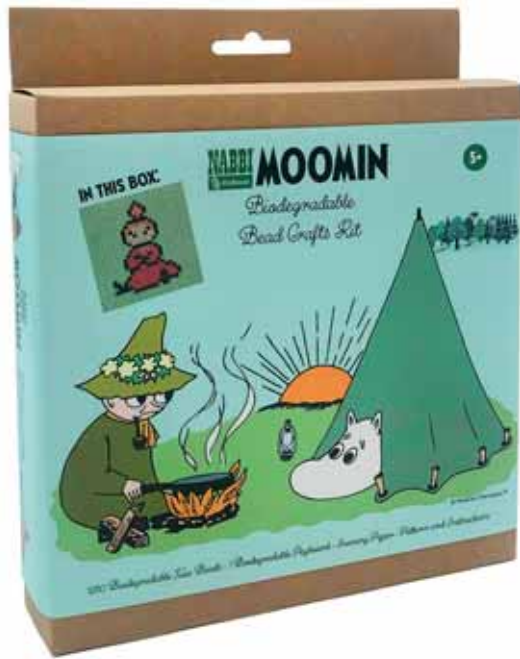

NABBI® BioBeads – biologisch abbaubar

10 902 14 NABBI® BioBeads, Moomin Little My Kit, 180 x 210 x 40 mm, ~1.200 Stk. / 1 Legeplatte