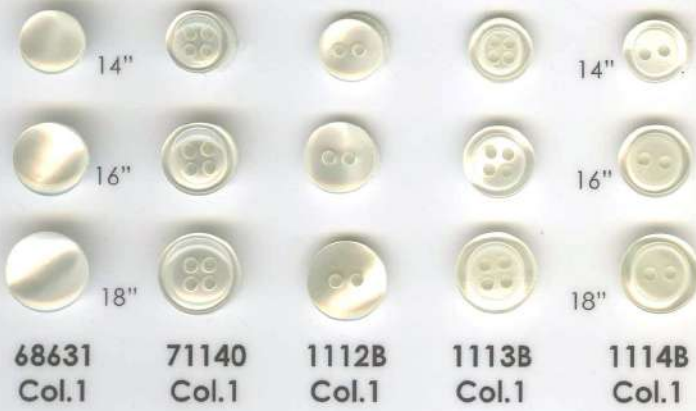

Made in Italy

4275X
Col. Bco

70198
Col. 1

Mat.WEEKEND

14"

16"

18"

75509
Col.3

1

2

5

4

6

14"

16"

18"