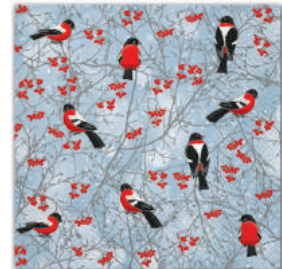

NEW!

BAUBLE ON TWIG

SDL016900
lunch napkin 33 x 33 cm

NORDIC STYLE

SDL012600
lunch napkin 33 x 33 cm

WINTER BIRDS

SDL012500
lunch napkin 33 x 33 cm

STARS EVERYWHERE silver